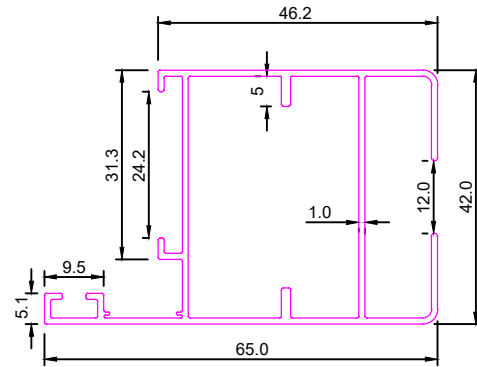

**Weight :- 1.535kg/12'**

**Z-SERIES**

**SEC. NO:-3126**

**Weight :- 2.660kg/12'**

**SEC. NO:-3131**

**Weight :- 2.515kg/12'**

**SEC. NO:-3146**

**Weight :- 2.885kg/12'**