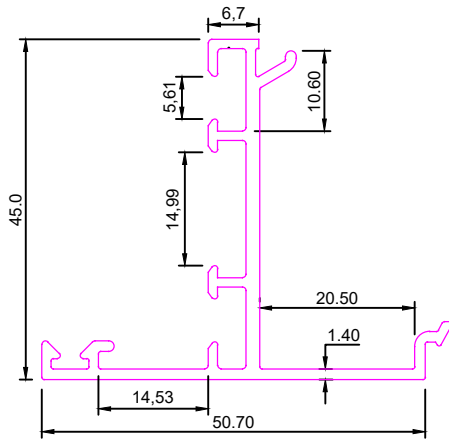

**Z-SERIES**

**SEC. NO:-3226**

**Weight :- 3.755kg/12'**

**SEC. NO:-3231**

**Weight :- 5.770kg/12'**

**SEC. NO:-3236**

**Weight :- 2.135kg/12'**

**SEC. NO:-3241**