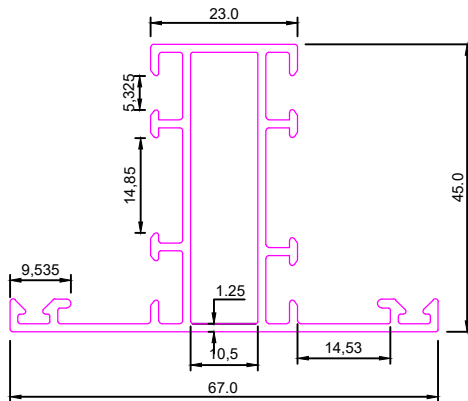

SEC. NO:-3251

Weight :- 3.000kg/12'