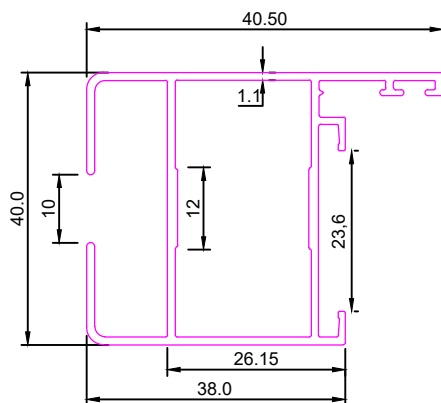

SEC. NO:-3156

Weight :- 2.420kg/12'