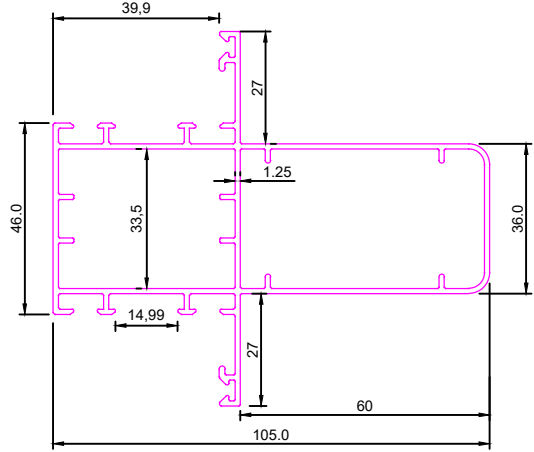

**Z-SERIES**

**SEC. NO:-3226**

**Weight :- 3.755kg/12'**

**SEC. NO:-3231**

**Weight :- 5.770kg/12'**

**SEC. NO:-3236**

**Weight :- 2.135kg/12'**

**SEC. NO:-3241**