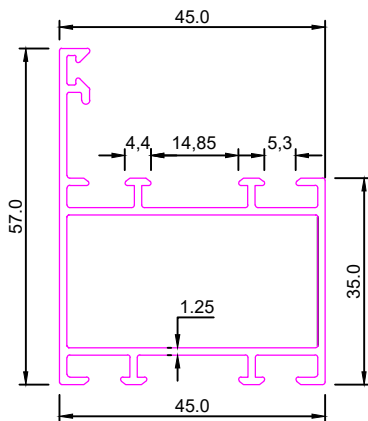

**Weight :- 1.535kg/12'**

**Z-SERIES**

**SEC. NO:-3126**

**Weight :- 2.660kg/12'**

**SEC. NO:-3131**

**Weight :- 2.515kg/12'**

**SEC. NO:-3146**

**Weight :- 2.885kg/12'**