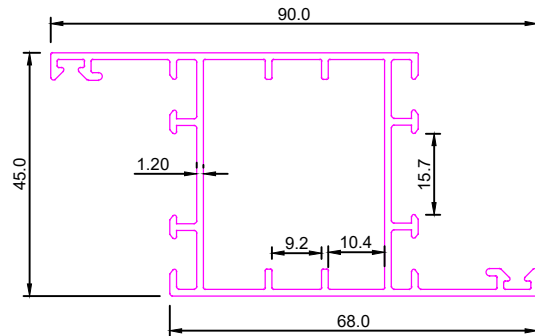

SEC. NO:-3241

Weight :- 4.100kg/12'