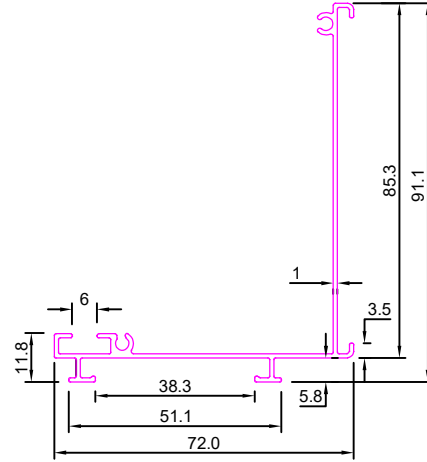

VERTICAL BLINDS

SEC No. 7272

Weight :- 1.450kg/12'

SEC No. 7335

Weight :-3.100kg/12'

SEC No. 7352

Weight :- 1.140kg/12'

SEC No. 7309

Weight :- 0.720kg/12'

SEC No. 7310

Weight :- 0.300kg/12'

SEC No. 7311

Weight :- 0.880kg/12'

VERTICAL BLINDS

SEC No.7312

Weight :- 2.165kg/12'

SEC No. 7415

Weight :- 2.200kg/12'

SEC No.7428

Weight :- 2.000kg/12'

SEC No. 7448

Weight :- 1.960kg/12'

SEC. NO:-7449

Weight :- 4.240kg/12'