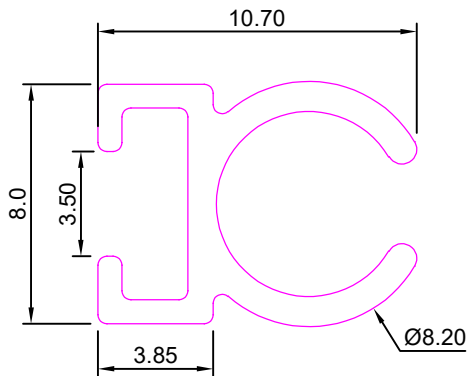

SEC No. 7310

Weight :- 0.300kg/12'