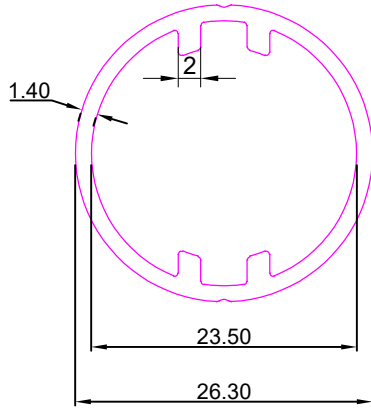

SEC. NO:-5615

Weight :- 1.320kg/12'

SEC. NO:-5617

Weight :- 1.510kg/12'

SEC. NO:-5619

Weight :- 0.900kg/12'

SEC. NO:-5621

Weight :- 0.955kg/12'

SEC. NO:-5623

Weight :- 1.100kg/12'

VERTICAL BLINDS

SEC. NO:-5625

Weight :- 1.270kg/12'

SEC. NO:-5627

Weight :- 2.635kg/12'

SEC. NO:-5629