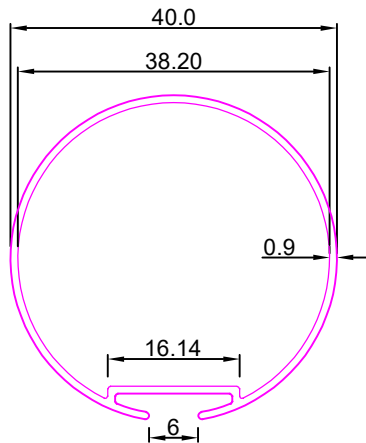

SEC. NO:-5629

Weight :- 1.200kg/12'