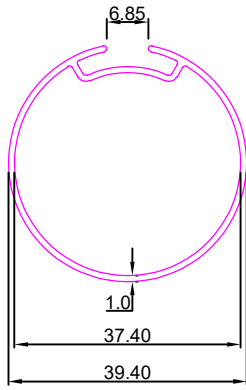

SEC. NO:-5623

Weight :- 1.100kg/12'

VERTICAL BLINDS

SEC. NO:-5625

Weight :- 1.270kg/12'

SEC. NO:-5627

Weight :- 2.635kg/12'

SEC. NO:-5629

Weight :- 1.200kg/12'

SEC. NO:-5631

Weight :- 1.390kg/12'

SEC. NO:-5633

Weight :- 2.920kg/12'

SEC. NO:-5635

Weight :- 1.210kg/12'

VERTICAL BLINDS

SEC No. 5635 (1)

Weight :- 1.335kg/12'

SEC. NO:-5637

Weight :- 2.455kg/12'

SEC. NO:-5639

Weight :- 14.515kg/12'

SEC. NO:-5641

Weight :- 1.315kg/12'