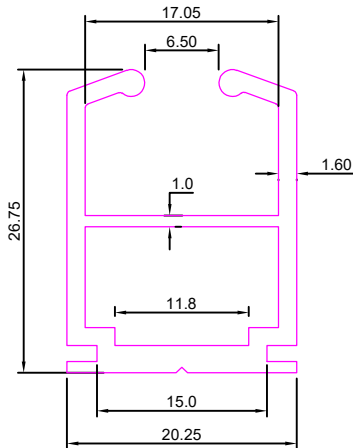

SEC. NO:-5665

Weight :- 11.875kg/12'

SEC. NO:-5667

Weight :- 0.564kg/12'

SEC. NO:-5669

Weight :- 0.840kg/12'

VERTICAL BLINDS

SEC. NO:-5671

Weight :- 0.590kg/12'

SEC. NO:-5673

Weight :- 0.875kg/12'

SEC. NO:-5675

Weight :- 1.560kg/12'

SEC. NO:-5677

Weight :- 0.735kg/12'

SEC. NO:-5679