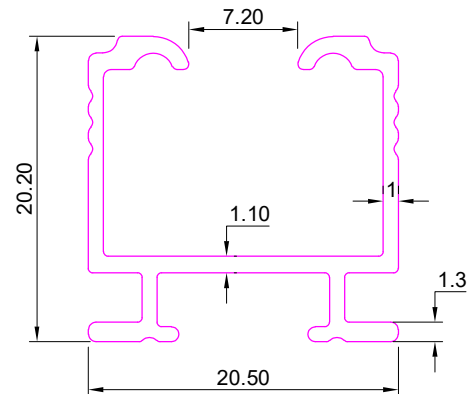

SEC. NO:-5665

Weight :- 11.875kg/12'

SEC. NO:-5667

Weight :- 0.564kg/12'

SEC. NO:-5669

Weight :- 0.840kg/12'

VERTICAL BLINDS

SEC. NO:-5671

Weight :- 0.590kg/12'

SEC. NO:-5673

Weight :- 0.875kg/12'

SEC. NO:-5675

Weight :- 1.560kg/12'

SEC. NO:-5677

Weight :- 0.735kg/12'

SEC. NO:-5679