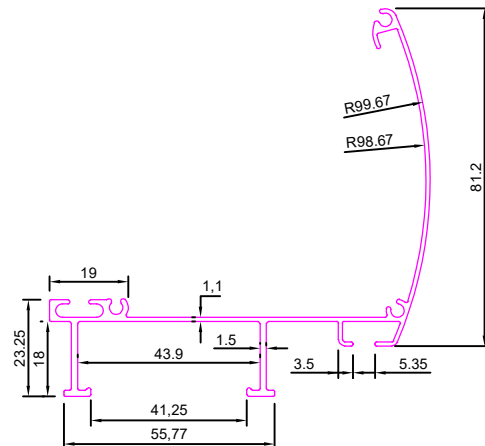

Weight :- 0.720kg/12'

SEC No. 7310

Weight :- 0.300kg/12'

SEC No. 7311

Weight :- 0.880kg/12'

VERTICAL BLINDS

SEC No.7312

Weight :- 2.165kg/12'

SEC No. 7415

Weight :- 2.200kg/12'

SEC No.7428

Weight :- 2.000kg/12'

SEC No. 7448

Weight :- 1.960kg/12'

SEC. NO:-7449

Weight :- 4.240kg/12'

SEC No. 7451

Weight :- 3.000kg/12'

VERTICAL BLINDS

SEC No. 7458

Weight :- 0.975kg/12'

SEC No. 7495

Weight :- 0.845kg/12'

SEC. NO:-7624