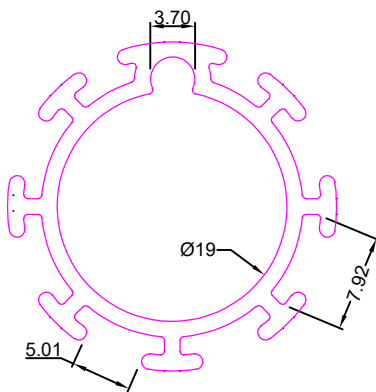

VERTICAL BLINDS

SEC. NO:-5601

Weight :- 2.200kg/12'

SEC. NO:-5603

Weight :- 2.770kg/12'

SEC. NO:-5605

Weight :- 1.160kg/12'

SEC. NO:-5607

Weight :- 1.350kg/12'

SEC. NO:-5609

Weight :- 1.325kg/12'

SEC. NO:-5611

Weight :- 1.680kg/12'

VERTICAL BLINDS

SEC. NO:-5613

Weight :- 1.142kg/12'

SEC. NO:-5615

Weight :- 1.320kg/12'

SEC. NO:-5617

Weight :- 1.510kg/12'

SEC. NO:-5619

Weight :- 0.900kg/12'

SEC. NO:-5621

Weight :- 0.955kg/12'