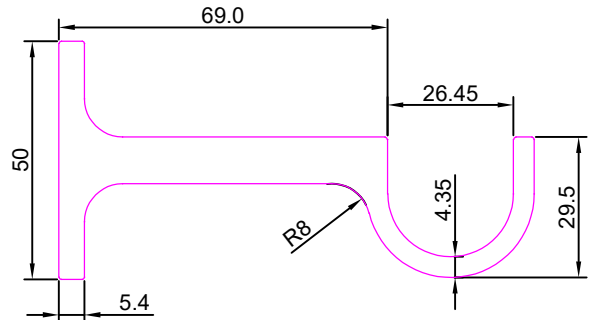

SEC. NO:-5665

Weight :- 11.875kg/12'