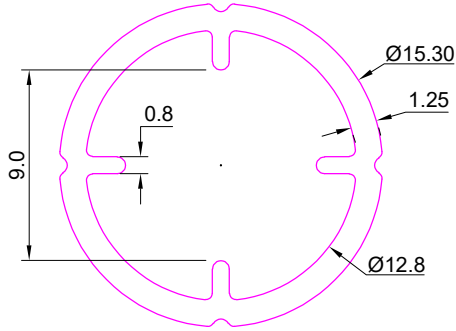

Weight :- 0.965kg/12'

VERTICAL BLINDS

SEC. NO:-5659

Weight :- 0.330kg/12'

SEC. NO:-5661

Weight :- 0.420kg/12'

SEC. NO:-5663

Weight :- 0.470kg/12'

SEC. NO:-5665

Weight :- 11.875kg/12'

SEC. NO:-5667

Weight :- 0.564kg/12'

SEC. NO:-5669

Weight :- 0.840kg/12'

VERTICAL BLINDS

SEC. NO:-5671

Weight :- 0.590kg/12'

SEC. NO:-5673

Weight :- 0.875kg/12'

SEC. NO:-5675

Weight :- 1.560kg/12'

SEC. NO:-5677

Weight :- 0.735kg/12'

SEC. NO:-5679