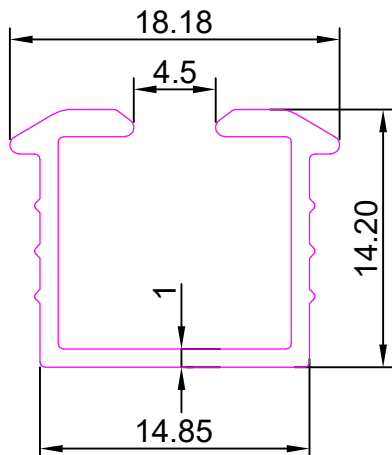

SEC. NO:-5667

Weight :- 0.564kg/12'