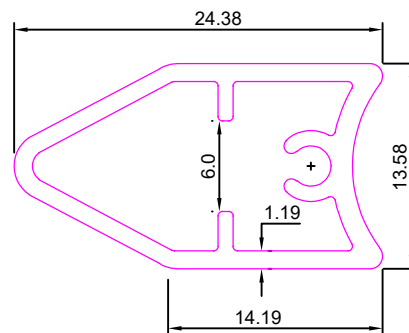

Weight :- 0.720kg/12'

SEC No. 7310

Weight :- 0.300kg/12'

SEC No. 7311

Weight :- 0.880kg/12'

VERTICAL BLINDS

SEC No.7312

Weight :- 2.165kg/12'

SEC No. 7415

Weight :- 2.200kg/12'

SEC No.7428

Weight :- 2.000kg/12'

SEC No. 7448

Weight :- 1.960kg/12'

SEC. NO:-7449

Weight :- 4.240kg/12'