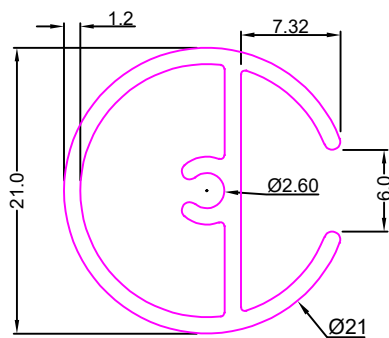

Weight :- 1.350kg/12'

SEC. NO:-5609

Weight :- 1.325kg/12'

SEC. NO:-5611

Weight :- 1.680kg/12'

VERTICAL BLINDS

SEC. NO:-5613

Weight :- 1.142kg/12'

SEC. NO:-5615

Weight :- 1.320kg/12'

SEC. NO:-5617

Weight :- 1.510kg/12'

SEC. NO:-5619

Weight :- 0.900kg/12'

SEC. NO:-5621

Weight :- 0.955kg/12'

SEC. NO:-5623

Weight :- 1.100kg/12'

VERTICAL BLINDS

SEC. NO:-5625

Weight :- 1.270kg/12'

SEC. NO:-5627

Weight :- 2.635kg/12'

SEC. NO:-5629