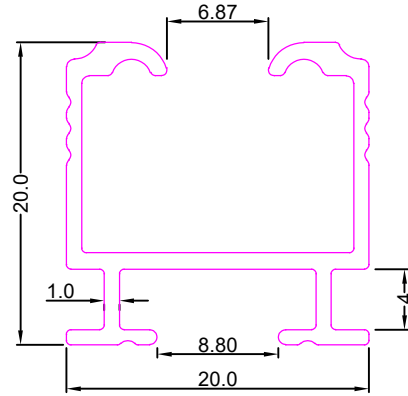

SEC No. 5635 (1)

Weight :- 1.335kg/12'

SEC. NO:-5637

Weight :- 2.455kg/12'

SEC. NO:-5639

Weight :- 14.515kg/12'

SEC. NO:-5641

Weight :- 1.315kg/12'

SEC. NO:-5643

Weight :- 3.300kg/12'

SEC. NO:-5645

Weight :- 1.745kg/12'

VERTICAL BLINDS

SEC. NO:-5647

Weight :- 1.800kg/12'

SEC. NO:-5649

Weight :- 0.815kg/12'

SEC. NO:-5651

Weight :- 0.880kg/12'

SEC. NO:-5653

Weight :- 0.570kg/12'

SEC. NO:-5655

Weight :- 0.675kg/12'

SEC. NO:-5657