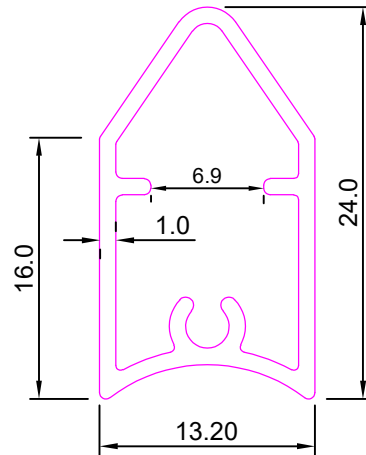

SEC. NO:-5665

Weight :- 11.875kg/12'

SEC. NO:-5667

Weight :- 0.564kg/12'

SEC. NO:-5669

Weight :- 0.840kg/12'

VERTICAL BLINDS

SEC. NO:-5671

Weight :- 0.590kg/12'

SEC. NO:-5673

Weight :- 0.875kg/12'

SEC. NO:-5675

Weight :- 1.560kg/12'

SEC. NO:-5677

Weight :- 0.735kg/12'

SEC. NO:-5679