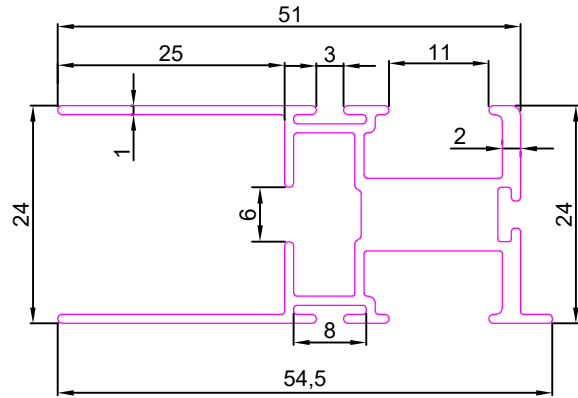

VERTICAL BLINDS

SEC. NO:-5601

Weight :- 2.200kg/12'

SEC. NO:-5603

Weight :- 2.770kg/12'

SEC. NO:-5605

Weight :- 1.160kg/12'

SEC. NO:-5607