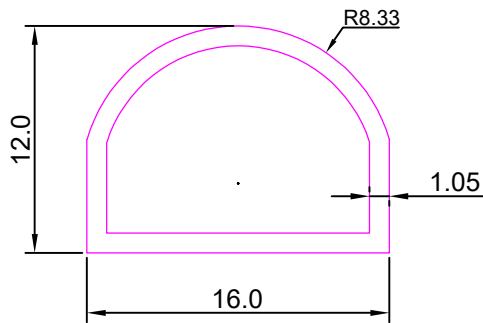

Weight :- 0.965kg/12'

VERTICAL BLINDS

SEC. NO:-5659

Weight :- 0.330kg/12'

SEC. NO:-5661

Weight :- 0.420kg/12'

SEC. NO:-5663

Weight :- 0.470kg/12'