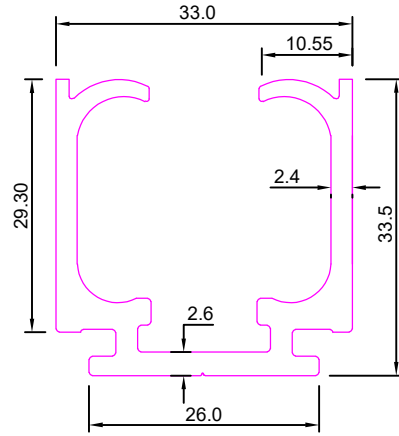

VERTICAL BLINDS

SEC No. 7272

Weight :- 1.450kg/12'

SEC No. 7335

Weight :-3.100kg/12'

SEC No. 7352

Weight :- 1.140kg/12'

SEC No. 7309

SEC No. 7415

Weight :- 2.200kg/12'

SEC No.7428

Weight :- 2.000kg/12'

SEC No. 7448

Weight :- 1.960kg/12'

SEC. NO:-7449

Weight :- 4.240kg/12'