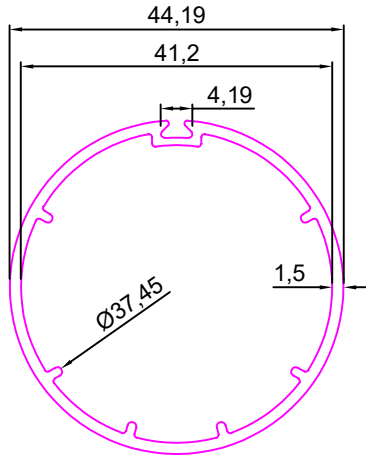

SEC No. 7415

Weight :- 2.200kg/12'

SEC No.7428

Weight :- 2.000kg/12'

SEC No. 7448

Weight :- 1.960kg/12'

SEC. NO:-7449

Weight :- 4.240kg/12'

SEC No. 7952

Weight:-1.450Kg/12'

SEC No. 7953

Weight:-1.790Kg/12'

SEC No. 8057

Weight:-1.200Kg/12'

SEC No. 8058

Weight:-2.000Kg/12'

Weight:2.000Kg/12'

SEC No. 8740

Weight:-0.860Kg/12'

SEC No. 8741

Weight:-1.000Kg/12'

SEC No. 8742

Weight:-0.884Kg/12'

SEC No. 8743

Weight:-1.115Kg/12'

VERTICAL BLINDS

SEC No. 8744

Weight:-2.150Kg/12'

SEC No. 8745

Weight:-1.420Kg/12'

SEC No.: -8811

Weight:-0.800Kg/12'