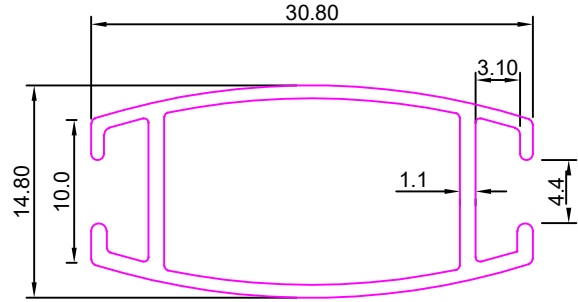

Weight :- 0.965kg/12'

VERTICAL BLINDS

SEC. NO:-5659

Weight :- 0.330kg/12'

SEC. NO:-5661

Weight :- 0.420kg/12'

SEC. NO:-5663

Weight :- 0.470kg/12'

SEC. NO:-5665

Weight :- 11.875kg/12'

SEC. NO:-5667

Weight :- 0.564kg/12'

SEC. NO:-5669

Weight :- 0.840kg/12'

VERTICAL BLINDS

SEC. NO:-5671

Weight :- 0.590kg/12'

SEC. NO:-5673

Weight :- 0.875kg/12'

SEC. NO:-5675

Weight :- 1.560kg/12'

SEC. NO:-5677

Weight :- 0.735kg/12'

SEC. NO:-5679