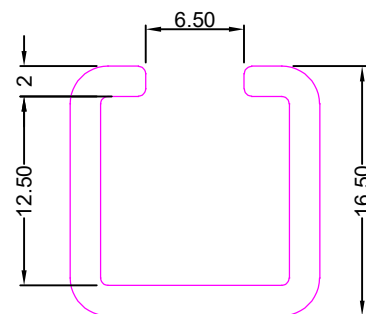

Weight :- 0.815kg/12'

SEC. NO:-5651

Weight :- 0.880kg/12'

SEC. NO:-5653

Weight :- 0.570kg/12'

SEC. NO:-5655

Weight :- 0.675kg/12'

SEC. NO:-5657

Weight :- 0.965kg/12'

VERTICAL BLINDS

SEC. NO:-5659

Weight :- 0.330kg/12'

SEC. NO:-5661

Weight :- 0.420kg/12'

SEC. NO:-5663

Weight :- 0.470kg/12'