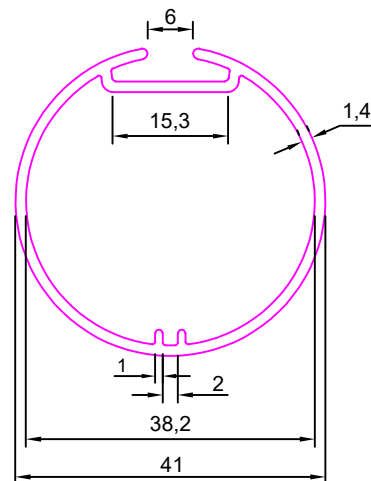

SEC No. 8380

Weight:-1.950Kg/12'