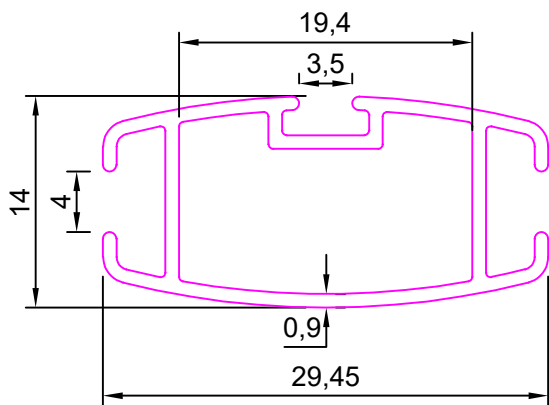

SEC No. 7415

Weight :- 2.200kg/12'

SEC No.7428

Weight :- 2.000kg/12'

SEC No. 7448

Weight :- 1.960kg/12'

SEC. NO:-7449

Weight :- 4.240kg/12'

SEC No. 7451

Weight :- 3.000kg/12'

VERTICAL BLINDS

SEC No. 7458

Weight :- 0.975kg/12'

SEC No. 7495

Weight :- 0.845kg/12'

SEC. NO:-7624

Weight :- 1.065kg/12'

SEC No. 7856

Weight:-2.200Kg/12'

SEC No. 7949

Weight:-0.850Kg/12'

SEC No. 7950

Weight:-0.850Kg/12'

VERTICAL BLINDS

SEC No. 7952

Weight:-1.450Kg/12'

SEC No. 7953

Weight:-1.790Kg/12'

SEC No. 8057

Weight:-1.200Kg/12'

SEC No. 8058

Weight:-2.000Kg/12'