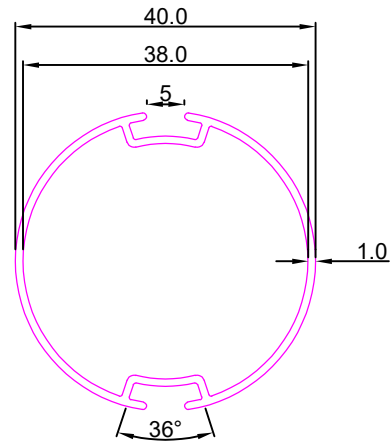

SEC. NO:-5631

Weight :- 1.390kg/12'