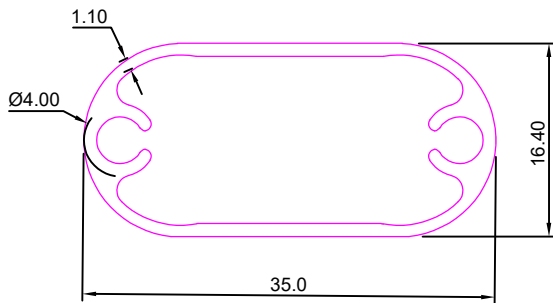

VERTICAL BLINDS

SEC No. 7272

Weight :- 1.450kg/12'

SEC No. 7335

Weight :-3.100kg/12'

SEC No. 7352

Weight :- 1.140kg/12'

SEC No. 7309