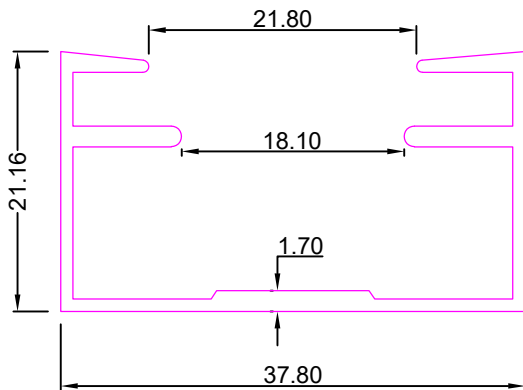

VERTICAL BLINDS

SEC. NO:-5601

Weight :- 2.200kg/12'

SEC. NO:-5603

Weight :- 2.770kg/12'

SEC. NO:-5605

Weight :- 1.160kg/12'

SEC. NO:-5607

Weight :- 1.350kg/12'

SEC. NO:-5609

Weight :- 1.325kg/12'

SEC. NO:-5611

Weight :- 1.680kg/12'

VERTICAL BLINDS

SEC. NO:-5613

Weight :- 1.142kg/12'

SEC. NO:-5615

Weight :- 1.320kg/12'

SEC. NO:-5617

Weight :- 1.510kg/12'

SEC. NO:-5619

Weight :- 0.900kg/12'

SEC. NO:-5621

Weight :- 0.955kg/12'