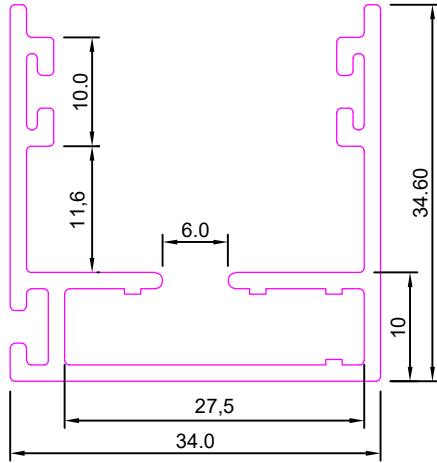

VERTICAL BLINDS

SEC. NO:-5601

Weight :- 2.200kg/12'

SEC. NO:-5603

Weight :- 2.770kg/12'

SEC. NO:-5605

Weight :- 1.160kg/12'

SEC. NO:-5607

SEC. NO:-5615

Weight :- 1.320kg/12'

SEC. NO:-5617

Weight :- 1.510kg/12'

SEC. NO:-5619

Weight :- 0.900kg/12'

SEC. NO:-5621

Weight :- 0.955kg/12'