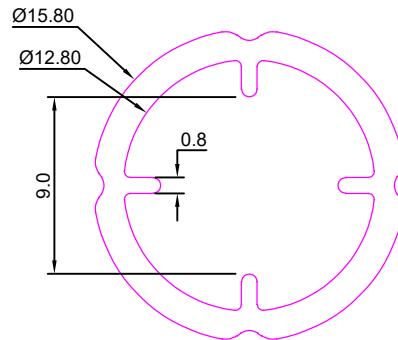

VERTICAL BLINDS

SEC No. 7272

Weight :- 1.450kg/12'

SEC No. 7335

Weight :-3.100kg/12'

SEC No. 7352

Weight :- 1.140kg/12'

SEC No. 7309

Weight :- 0.720kg/12'

SEC No. 7310

Weight :- 0.300kg/12'

SEC No. 7311

Weight :- 0.880kg/12'

VERTICAL BLINDS

SEC No.7312

Weight :- 2.165kg/12'