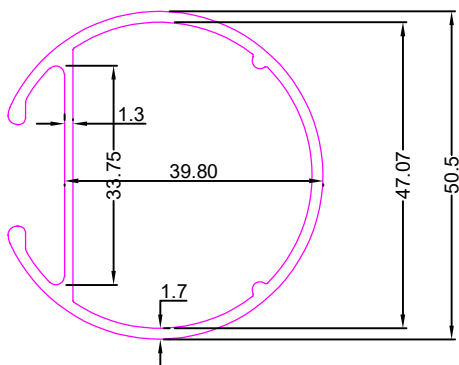

SEC. NO:-5623

Weight :- 1.100kg/12'

VERTICAL BLINDS

SEC. NO:-5625

Weight :- 1.270kg/12'

SEC. NO:-5627

Weight :- 2.635kg/12'

SEC. NO:-5629

Weight :- 1.200kg/12'

SEC. NO:-5631

Weight :- 1.390kg/12'

SEC. NO:-5633

Weight :- 2.920kg/12'

SEC. NO:-5635

Weight :- 1.210kg/12'

VERTICAL BLINDS

SEC No. 5635 (1)

Weight :- 1.335kg/12'

SEC. NO:-5637

Weight :- 2.455kg/12'

SEC. NO:-5639

Weight :- 14.515kg/12'

SEC. NO:-5641

Weight :- 1.315kg/12'