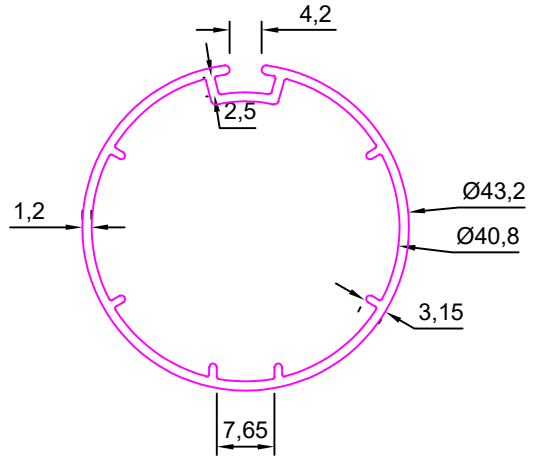

SEC No. 7451

Weight :- 3.000kg/12'

VERTICAL BLINDS

SEC No. 7458

Weight :- 0.975kg/12'

SEC No. 7495

Weight :- 0.845kg/12'

SEC. NO:-7624

Weight :- 1.065kg/12'

SEC No. 7856

Weight:-2.200Kg/12'

SEC No. 7949

Weight:-0.850Kg/12'

SEC No. 7950

Weight:-0.850Kg/12'

VERTICAL BLINDS

SEC No. 7952

Weight:-1.450Kg/12'

SEC No. 7953

Weight:-1.790Kg/12'

SEC No. 8057

Weight:-1.200Kg/12'

SEC No. 8058

Weight:-2.000Kg/12'