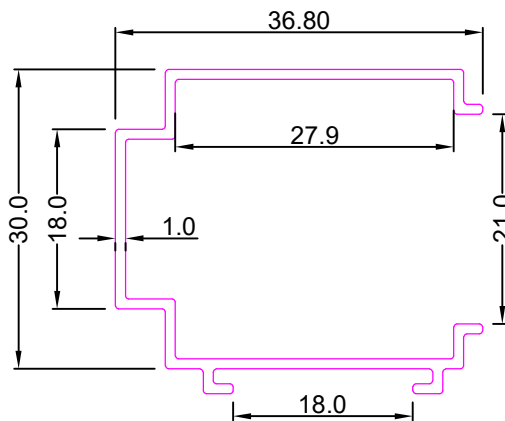

VERTICAL BLINDS

SEC. NO:-5601

Weight :- 2.200kg/12'

SEC. NO:-5603

Weight :- 2.770kg/12'

SEC. NO:-5605

Weight :- 1.160kg/12'

SEC. NO:-5607