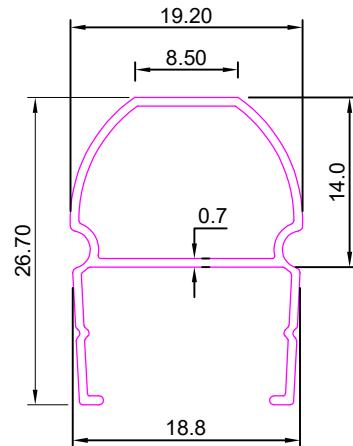

SEC No. 5635 (1)

Weight :- 1.335kg/12'

SEC. NO:-5637

Weight :- 2.455kg/12'

SEC. NO:-5639

Weight :- 14.515kg/12'

SEC. NO:-5641

Weight :- 1.315kg/12'

SEC. NO:-5643

Weight :- 3.300kg/12'

SEC. NO:-5645

Weight :- 1.745kg/12'

VERTICAL BLINDS

SEC. NO:-5647

Weight :- 1.800kg/12'

SEC. NO:-5649

Weight :- 0.815kg/12'

SEC. NO:-5651

Weight :- 0.880kg/12'

SEC. NO:-5653

Weight :- 0.570kg/12'

SEC. NO:-5655

Weight :- 0.675kg/12'

SEC. NO:-5657

Weight :- 0.965kg/12'

VERTICAL BLINDS

SEC. NO:-5659

Weight :- 0.330kg/12'

SEC. NO:-5661

Weight :- 0.420kg/12'

SEC. NO:-5663

Weight :- 0.470kg/12'