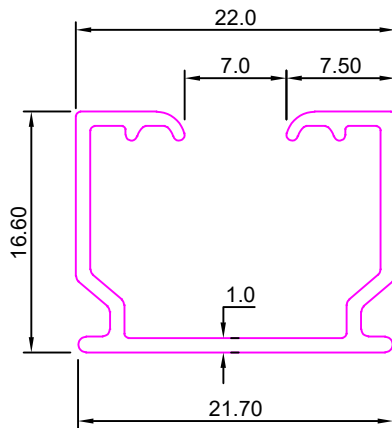

SEC No. 7255

Weight :- 0.695kg/12'