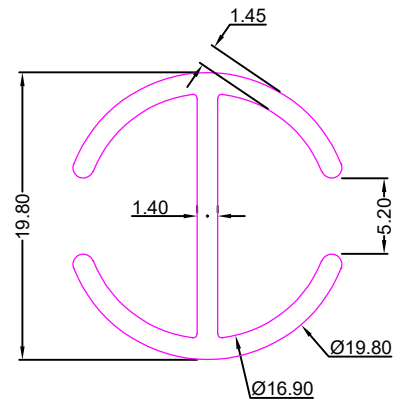

Weight :- 1.350kg/12'

SEC. NO:-5609

Weight :- 1.325kg/12'

SEC. NO:-5611

Weight :- 1.680kg/12'

VERTICAL BLINDS

SEC. NO:-5613

Weight :- 1.142kg/12'

SEC. NO:-5615

Weight :- 1.320kg/12'

SEC. NO:-5617

Weight :- 1.510kg/12'

SEC. NO:-5619

Weight :- 0.900kg/12'

SEC. NO:-5621

Weight :- 0.955kg/12'

SEC. NO:-5623

Weight :- 1.100kg/12'

VERTICAL BLINDS

SEC. NO:-5625

Weight :- 1.270kg/12'

SEC. NO:-5627

Weight :- 2.635kg/12'

SEC. NO:-5629

SEC No. 5635 (1)

Weight :- 1.335kg/12'

SEC. NO:-5637

Weight :- 2.455kg/12'

SEC. NO:-5639

Weight :- 14.515kg/12'

SEC. NO:-5641

Weight :- 1.315kg/12'