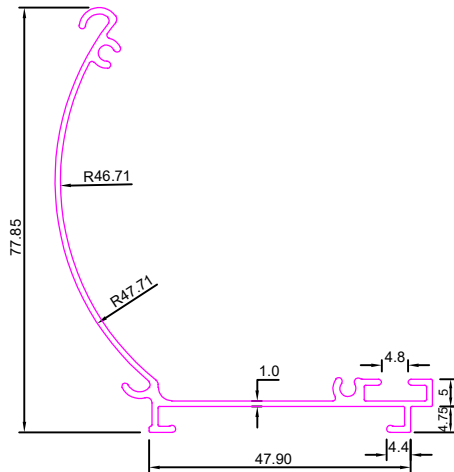

Weight :- 0.720kg/12'

SEC No. 7310

Weight :- 0.300kg/12'

SEC No. 7311

Weight :- 0.880kg/12'

VERTICAL BLINDS

SEC No.7312

Weight :- 2.165kg/12'

SEC No. 7415

Weight :- 2.200kg/12'

SEC No.7428

Weight :- 2.000kg/12'

SEC No. 7448

Weight :- 1.960kg/12'

SEC. NO:-7449

Weight :- 4.240kg/12'