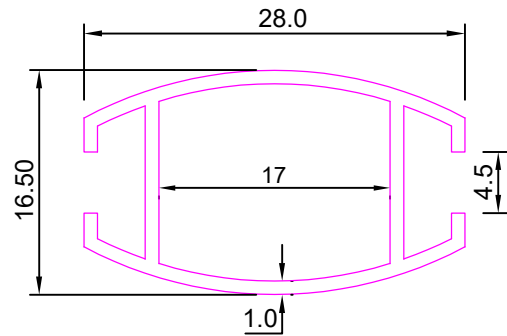

SEC No.7258

Weight :- 0.875kg/12'