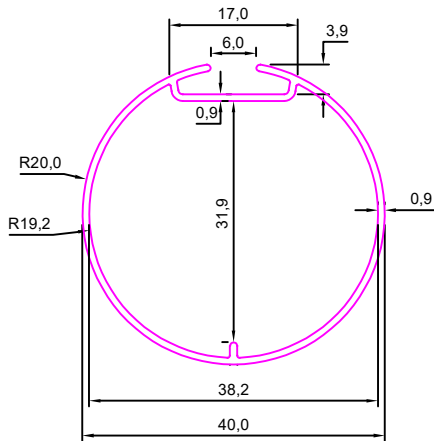

SEC No. 7451

Weight :- 3.000kg/12'

VERTICAL BLINDS

SEC No. 7458

Weight :- 0.975kg/12'

SEC No. 7495

Weight :- 0.845kg/12'

SEC. NO:-7624

Weight :- 1.065kg/12'

SEC No. 7856

Weight:-2.200Kg/12'

SEC No. 7949

Weight:-0.850Kg/12'

SEC No. 7950

Weight:-0.850Kg/12'

VERTICAL BLINDS

SEC No. 7952

Weight:-1.450Kg/12'

SEC No. 7953

Weight:-1.790Kg/12'

SEC No. 8057

Weight:-1.200Kg/12'

SEC No. 8058

Weight:-2.000Kg/12'

Weight:2.000Kg/12'

SEC No. 8740

Weight:-0.860Kg/12'

SEC No. 8741

Weight:-1.000Kg/12'

SEC No. 8742

Weight:-0.884Kg/12'

SEC No. 8743