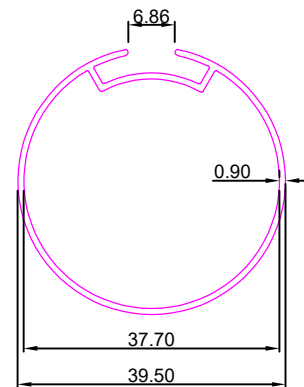

SEC. NO:-5615

Weight :- 1.320kg/12'

SEC. NO:-5617

Weight :- 1.510kg/12'

SEC. NO:-5619

Weight :- 0.900kg/12'

SEC. NO:-5621

Weight :- 0.955kg/12'

SEC. NO:-5623

Weight :- 1.100kg/12'

VERTICAL BLINDS

SEC. NO:-5625

Weight :- 1.270kg/12'

SEC. NO:-5627

Weight :- 2.635kg/12'

SEC. NO:-5629

Weight :- 1.200kg/12'

SEC. NO:-5631

Weight :- 1.390kg/12'

SEC. NO:-5633

Weight :- 2.920kg/12'

SEC. NO:-5635

Weight :- 1.210kg/12'

VERTICAL BLINDS

SEC No. 5635 (1)

Weight :- 1.335kg/12'

SEC. NO:-5637

Weight :- 2.455kg/12'

SEC. NO:-5639

Weight :- 14.515kg/12'

SEC. NO:-5641

Weight :- 1.315kg/12'