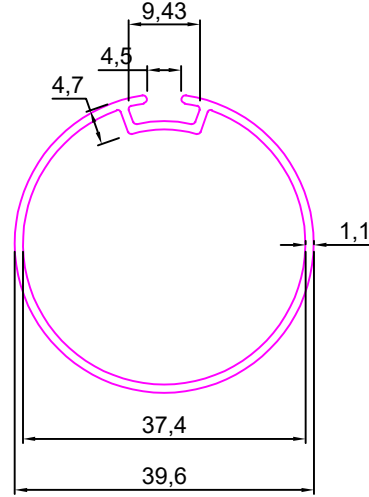

Weight :- 1.065kg/12'

SEC No. 7856

Weight:-2.200Kg/12'

SEC No. 7949

Weight:-0.850Kg/12'

SEC No. 7950

Weight:-0.850Kg/12'

VERTICAL BLINDS

SEC No. 7952

Weight:-1.450Kg/12'

SEC No. 7953

Weight:-1.790Kg/12'

SEC No. 8057

Weight:-1.200Kg/12'

SEC No. 8058

Weight:-2.000Kg/12'

Weight:2.000Kg/12'

SEC No. 8740

Weight:-0.860Kg/12'

SEC No. 8741

Weight:-1.000Kg/12'

SEC No. 8742

Weight:-0.884Kg/12'

SEC No. 8743

Weight:-1.115Kg/12'

VERTICAL BLINDS

SEC No. 8744

Weight:-2.150Kg/12'

SEC No. 8745

Weight:-1.420Kg/12'

SEC No.: -8811

Weight:-0.800Kg/12'