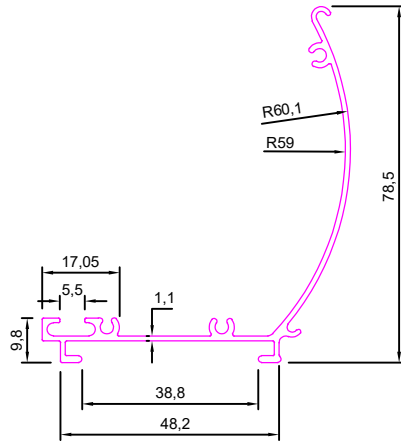

Weight :- 0.720kg/12'

SEC No. 7310

Weight :- 0.300kg/12'

SEC No. 7311

Weight :- 0.880kg/12'

VERTICAL BLINDS

SEC No.7312

Weight :- 2.165kg/12'

SEC No. 7415

Weight :- 2.200kg/12'

SEC No.7428

Weight :- 2.000kg/12'

SEC No. 7448

Weight :- 1.960kg/12'

SEC. NO:-7449

Weight :- 4.240kg/12'