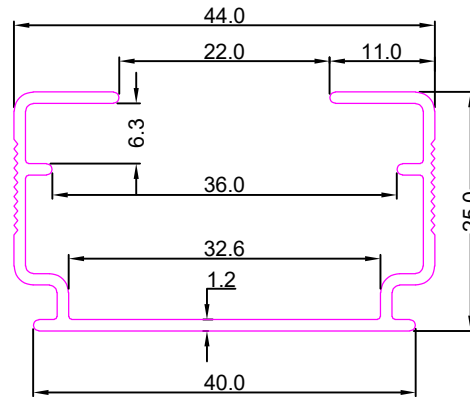

SEC. NO:-5607

Weight :- 1.350kg/12'