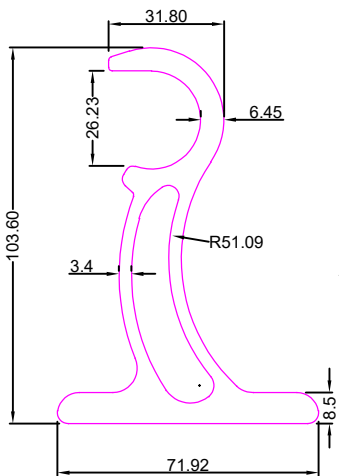

Weight :- 1.200kg/12'

SEC. NO:-5631

Weight :- 1.390kg/12'

SEC. NO:-5633

Weight :- 2.920kg/12'

SEC. NO:-5635

Weight :- 1.210kg/12'

VERTICAL BLINDS

SEC No. 5635 (1)

Weight :- 1.335kg/12'

SEC. NO:-5637

Weight :- 2.455kg/12'

SEC. NO:-5639

Weight :- 14.515kg/12'

SEC. NO:-5641

Weight :- 1.315kg/12'

SEC. NO:-5643

Weight :- 3.300kg/12'

SEC. NO:-5645

Weight :- 1.745kg/12'

VERTICAL BLINDS

SEC. NO:-5647

Weight :- 1.800kg/12'

SEC. NO:-5649

Weight :- 0.815kg/12'

SEC. NO:-5651

Weight :- 0.880kg/12'

SEC. NO:-5653

Weight :- 0.570kg/12'

SEC. NO:-5655

Weight :- 0.675kg/12'

SEC. NO:-5657