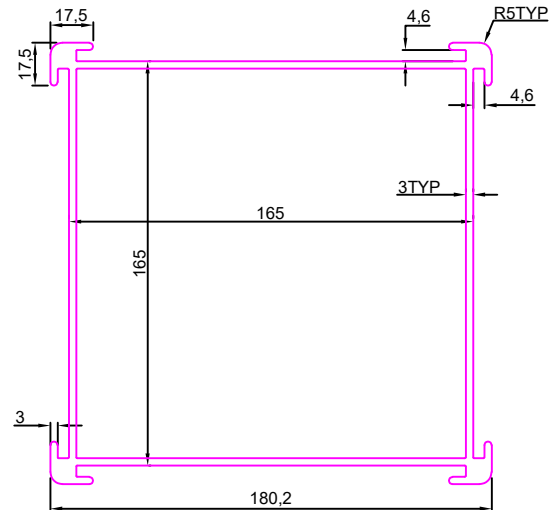

SOLAR PROFILE

SEC No. 7204

Weight :-1.450kg/12'

SEC No. 7313

Weight :-3.000kg/12'

SEC No. 7323

Weight :-3.600kg/12'

SEC. NO:- 7359

Weight :-7.400kg/12'

SEC No. 7463

Weight :-3.200kg/12'

SEC No. 7464

Weight :-2.000kg/12'

SOLAR PROFILE

SEC No. 7584

Weight :-5.100kg/12'

SEC No. 7788

Weight:-2.685Kg/12'

SEC No. 7789

Weight:-22.700Kg/12'

SEC No. :-8262

Weight:-24.650Kg/12'

SEC No. 8319

Weight:-3.620Kg/12'