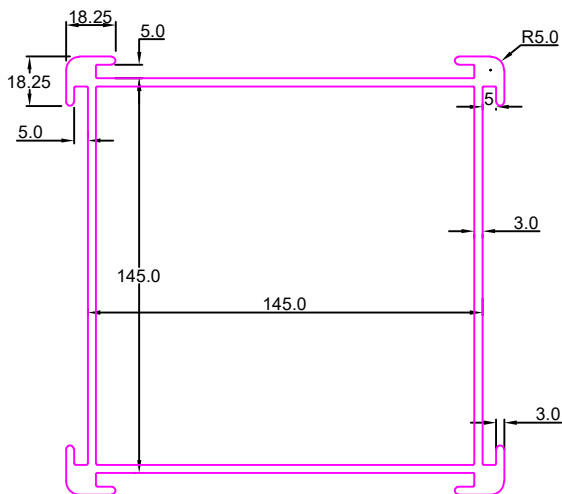

SOLAR PROFILE

SEC No. 7204

Weight :-1.450kg/12'

SEC No. 7313

Weight :-3.000kg/12'

SEC No. 7323

Weight :-3.600kg/12'

SEC. NO:- 7359

Weight :-7.400kg/12'

SEC No. 7463

Weight :-3.200kg/12'

SEC No. 7464

Weight :-2.000kg/12'

SOLAR PROFILE

SEC No. 7584

Weight :-5.100kg/12'

SEC No. 7788

Weight:-2.685Kg/12'

SEC No. 7789

Weight:-22.700Kg/12'

SEC No. :-8262

Weight:-24.650Kg/12'

SEC No. 8319

Weight:-3.620Kg/12'