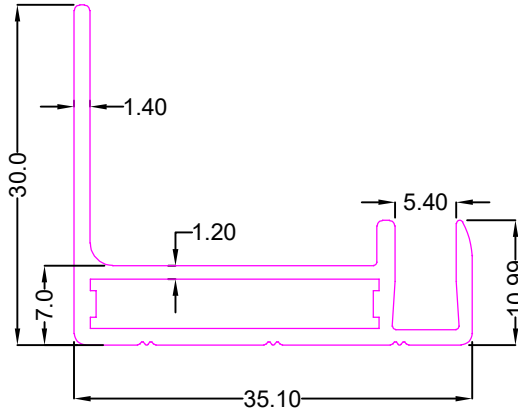

SOLAR PROFILE

SEC No. 7204

Weight :-1.450kg/12'

SEC No. 7313

Weight :-3.000kg/12'

SEC No. 7323

Weight :-3.600kg/12'

SEC. NO:- 7359

Weight :-7.400kg/12'

SEC No. 7463

Weight :-3.200kg/12'

SEC No. 7464

Weight :-2.000kg/12'

SOLAR PROFILE

SEC No. 7584

Weight :-5.100kg/12'

SEC No. 7788

Weight:-2.685Kg/12'

SEC No. 7789

Weight:-22.700Kg/12'

SEC No. :-8262

Weight:-24.650Kg/12'

SEC No. 8319

Weight:-3.620Kg/12'