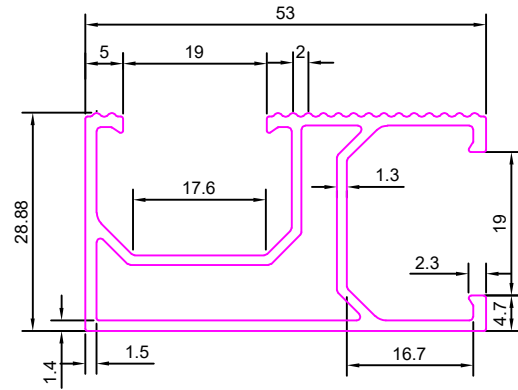

SOLAR PROFILE

SEC No. 7204

Weight :-1.450kg/12'

SEC No. 7313

Weight :-3.000kg/12'

SEC No. 7323

Weight :-3.600kg/12'

SEC. NO:- 7359

Weight :-7.400kg/12'

SEC No. 7463

Weight :-3.200kg/12'

SEC No. 7464

Weight :-2.000kg/12'

SOLAR PROFILE

SEC No. 7584

Weight :-5.100kg/12'

SEC No. 7788

Weight:-2.685Kg/12'

SEC No. 7789

Weight:-22.700Kg/12'

SEC No. :-8262

Weight:-24.650Kg/12'

SEC No. 8319

Weight:-3.620Kg/12'