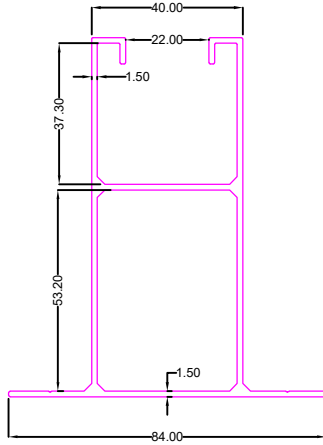

SOLAR PROFILE

SEC No. 7204

Weight :-1.450kg/12'

SEC No. 7313

Weight :-3.000kg/12'

SEC No. 7323

Weight :-3.600kg/12'

SEC. NO:- 7359

Weight :-7.400kg/12'

SEC No. 7463

Weight :-3.200kg/12'

SEC No. 7464

Weight :-2.000kg/12'

SOLAR PROFILE

SEC No. 7584

Weight :-5.100kg/12'

SEC No. 7788

Weight:-2.685Kg/12'

SEC No. 7789

Weight:-22.700Kg/12'

SEC No. :-8262

Weight:-24.650Kg/12'

SEC No. 8319

Weight:-3.620Kg/12'