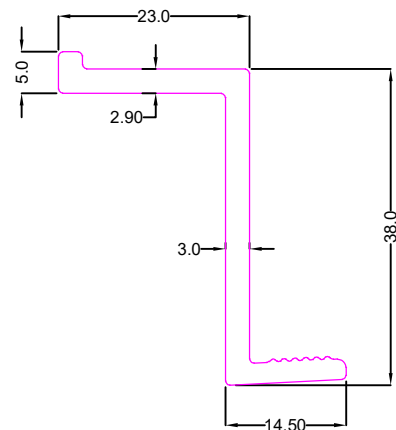

SOLAR PROFILE

SEC No. 7204

Weight :-1.450kg/12'

SEC No. 7313

Weight :-3.000kg/12'

SEC No. 7323

Weight :-3.600kg/12'

SEC. NO:- 7359

Weight :-7.400kg/12'

SEC No. 7463

Weight :-3.200kg/12'

SEC No. 7464

Weight :-2.000kg/12'

SOLAR PROFILE

SEC No. 7584

Weight :-5.100kg/12'

SEC No. 7788

Weight:-2.685Kg/12'

SEC No. 7789

Weight:-22.700Kg/12'

SEC No. :-8262

Weight:-24.650Kg/12'

SEC No. 8319

Weight:-3.620Kg/12'