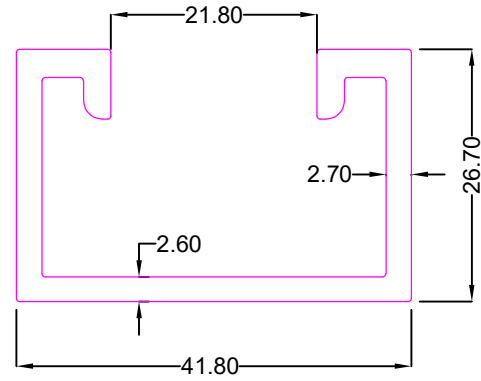

SOLAR PROFILE

SEC No. 7204

Weight :-1.450kg/12'

SEC No. 7313

Weight :-3.000kg/12'

SEC No. 7323

Weight :-3.600kg/12'

SEC. NO:- 7359

Weight :-7.400kg/12'

SEC No. 7463

Weight :-3.200kg/12'

SEC No. 7464

Weight :-2.000kg/12'

SOLAR PROFILE

SEC No. 7584

Weight :-5.100kg/12'

SEC No. 7788

Weight:-2.685Kg/12'

SEC No. 7789

Weight:-22.700Kg/12'

SEC No. :-8262

Weight:-24.650Kg/12'

SEC No. 8319

Weight:-3.620Kg/12'