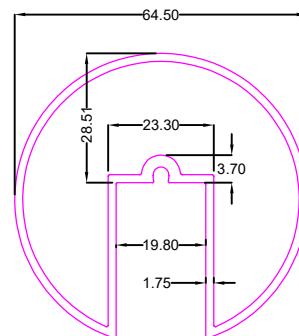

SEC. NO:- 5115

Weight :- 13.785kg/12'

SEC. NO:- 5117

Weight :9.885kg/12'

SEC. NO:- 5119

Weight :-18.900kg/12'

SEC. NO:- 5121

Weight :- 2.135kg/12'

SEC. NO:- 5123

Weight :- 4.765kg/12'

RAILING

SEC. NO:- 5125

Weight :- 3.290kg/12'

SEC. NO:- 5127

Weight :- 5.185kg/12'

SEC NO. :-7080

SEC No. 7084

Weight-9.450kg/12'

SEC No. 7085

Weight-0.580kg/12'

SEC No. 7145

Weight-2.100kg/12'

SEC No. 7146

Weight-3.000kg/12'

Weight:-15.240Kg/12'

SEC No.:8812

Weight:-16.125Kg/12'