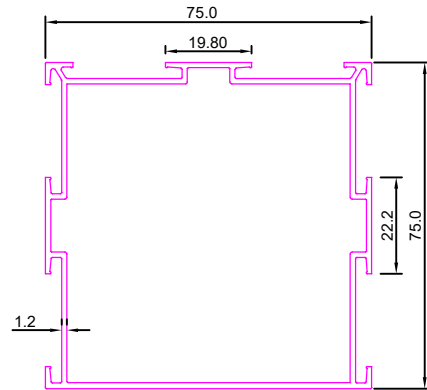

**Weight :-3.025kg/12'**

**SEC. NO:-2486**

**Weight :-2.640kg/12'**

**SEC. NO:-2491**

**Weight :-3.170kg/12'**

**CORNER PARTITION**

**PARTITON**

**SEC. NO:-2491/1**

**Weight :-2.600kg/12'**

**SEC. NO:-2495**

**Weight:- 2.865KG/12'**

**SEC. NO:-2506**

**Weight : 0.714kg/12'**

**SEC. NO:-2506/1**

**Weight:- 0.800KG/12'**

**SEC No. 7021/1**

**Weight : 0.400kg/12'**

**SEC No. 7030**

**Weight :2.775kg/12'**

**PARTITON**

**SEC No. 7087**

**Weight:- 4.735kg/12'**

**SEC No.7234**

**Weight:- 2.600kg/12'**

**SEC No. 7315**

**Weight:-4.135kg/12'**

**SEC No. 7316**

**Weight:-4.375kg/12'**

**SEC No. 7470**

**Weight:-0.300kg/12'**

**SEC No. 7471**

**Weight:-3.000kg/12'**