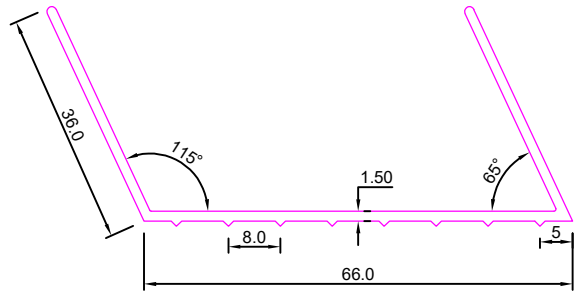

LADDER PROFILE

SEC. NO:- 5301

Weight :-1.840kg/12'

SEC. NO:- 5303

Weight :-2.050kg/12'

SEC. NO:- 5305

SEC. NO.	A	B	T	Weight KG/12'
2401	66.20	31.50	2.0	2.440

SEC. NO:- 5307

Weight :-2.280kg/12'

SEC. NO:- 5309

Weight :-1.770kg/12'

SEC. NO:- 5311

Weight :-1.700kg/12'

LADDER PROFILE

SEC. NO:- 5313

Weight :-1.965kg/12'

SEC. NO:- 5314

Weight :-2.200kg/12'

SEC. NO:- 5315

Weight :-2.710kg/12'

SEC. NO:- 5317

Weight :-2.500kg/12'

SEC. NO:- 5319

Weight :-4.045kg/12'