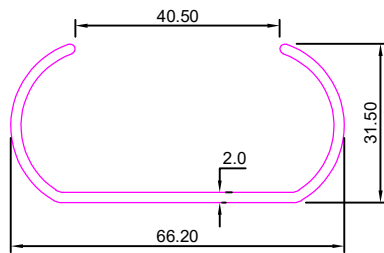

LADDER PROFILE

SEC. NO:- 5301

Weight :-1.840kg/12'

SEC. NO:- 5303

Weight :-2.050kg/12'

SEC. NO:- 5305

SEC. NO.	A	B	T	Weight KG/12'
2401	66.20	31.50	2.0	2.440

SEC. NO:- 5307

Weight :-2.280kg/12'

SEC. NO:- 5309

Weight :-1.770kg/12'

SEC. NO:- 5311

Weight :-1.700kg/12'

LADDER PROFILE

SEC. NO:- 5313

Weight :-1.965kg/12'

SEC. NO:- 5314

Weight :-2.200kg/12'

SEC. NO:- 5315

Weight :-2.710kg/12'

SEC. NO:- 5317

Weight :-2.500kg/12'

SEC. NO:- 5319

Weight :-4.045kg/12'