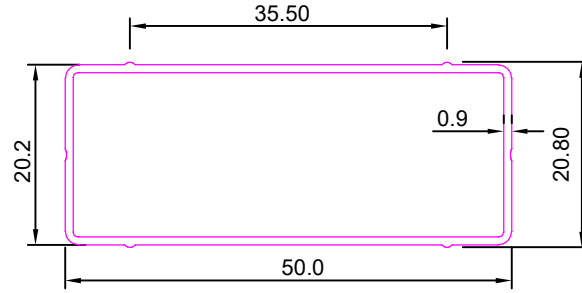

SEC No. 7115

Weight :-1.200kg/12'