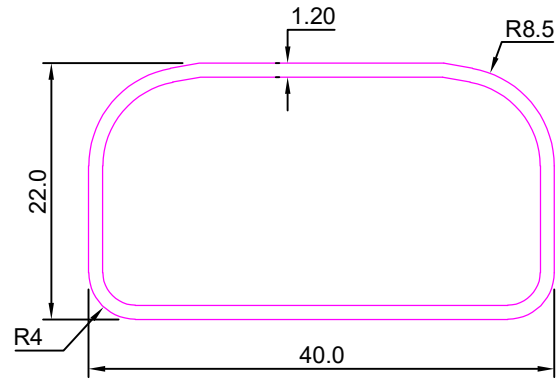

SEC. NO:- 5314

Weight :-2.200kg/12'

SEC. NO:- 5315

Weight :-2.710kg/12'

SEC. NO:- 5317

Weight :-2.500kg/12'

SEC. NO:- 5319

Weight :-4.045kg/12'

SEC. NO:- 5321

Weight :-0.900kg/12'

LADDER PROFILE

SEC. NO:- 5323

Weight :-1.165kg/12'

SEC. NO:- 5325

Weight :-1.290kg/12'

SEC. NO:- 5327

Weight :-1.580kg/12'

SEC. NO:- 5329

Weight :-1.280kg/12'

SEC. NO:- 5331

Weight :-1.500kg/12'

SEC No. 5335

Weight :-1.100kg/12'

LADDER PROFILE