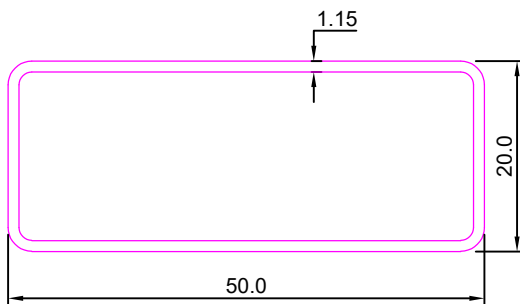

SEC. NO:- 5321

Weight :-0.900kg/12'

LADDER PROFILE

SEC. NO:- 5323

Weight :-1.165kg/12'

SEC. NO:- 5325

Weight :-1.290kg/12'

SEC. NO:- 5327

Weight :-1.580kg/12'

SEC. NO:- 5329

Weight :-1.280kg/12'

SEC. NO:- 5331

Weight :-1.500kg/12'

SEC No. 5335

Weight :-1.100kg/12'

LADDER PROFILE

SEC No. 7114

Weight :-0.950kg/12'

SEC No. 7115

Weight :-1.200kg/12'

SEC No. 7116

Weight :-0.860kg/12'

SEC No. 7117

Weight :-3.550kg/12'