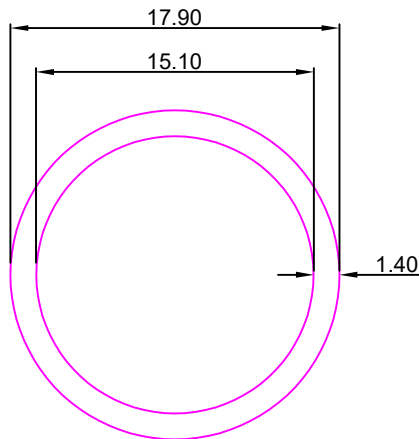

Weight :-0.490kg/12'

LADDER PROFILE

SEC. NO:- 7536

Weight :-0.810kg/12'

SEC. NO:- 7547

Weight :-1.720kg/12'

SEC. NO:- 7559

Weight :-2.750kg/12'

SEC. NO:- 7663

Weight :- 1.720kg/12'

SEC. NO:- 7667

Weight :-18.655kg/12'

SEC. NO:- 7687

Weight :1.670kg/12'

LADDER PROFILE

SEC No. 7812

Weight:-0.985Kg/12'

SEC No. 7813

Weight:-1.340Kg/12'

SEC No. 7814

Weight:-0.715Kg/12'

SEC No. 7815

Weight:-2.000Kg/12'

SEC No. 8162

Weight:-3.670Kg/12'

SEC No. 8163

Weight:-2.850Kg/12'

LADDER PROFILE

SEC No. 8164

Weight:-2.910Kg/12'

SEC No. 8165

Weight:-2.700Kg/12'