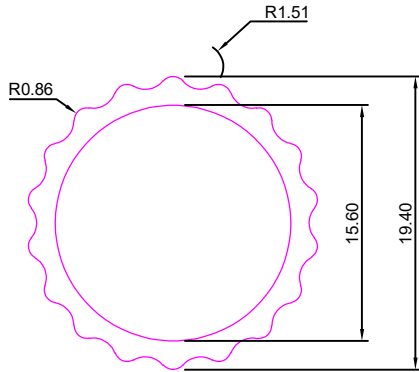

Weight :-4.020kg/12'

SEC No. 7363

Weight :-2.250kg/12'

SEC No. 7364

Weight :-3.585kg/12'

SEC No.7438

Weight :-1.700kg/12'

SEC. NO:- 7535

Weight :-0.490kg/12'

LADDER PROFILE

SEC. NO:- 7536

Weight :-0.810kg/12'

SEC. NO:- 7547

Weight :-1.720kg/12'

SEC. NO:- 7559

Weight :-2.750kg/12'

SEC. NO:- 7663

Weight :- 1.720kg/12'

SEC. NO:- 7667

Weight :-18.655kg/12'

SEC. NO:- 7687

Weight :1.670kg/12'

LADDER PROFILE

SEC No. 7812

Weight:-0.985Kg/12'

SEC No. 7813

Weight:-1.340Kg/12'

SEC No. 7814

Weight:-0.715Kg/12'

SEC No. 7815

Weight:-2.000Kg/12'

SEC No. 8162