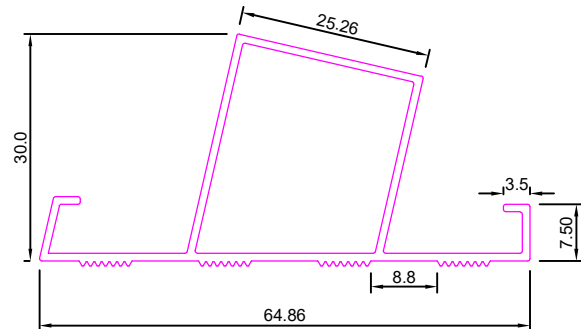

LADDER PROFILE

SEC. NO:- 5301

Weight :-1.840kg/12'

SEC. NO:- 5303

Weight :-2.050kg/12'

SEC. NO:- 5305

SEC. NO.	A	B	T	Weight KG/12'
2401	66.20	31.50	2.0	2.440

SEC. NO:- 5307

Weight :-2.280kg/12'

SEC. NO:- 5309

Weight :-1.770kg/12'

SEC. NO:- 5311

Weight :-1.700kg/12'

LADDER PROFILE

SEC. NO:- 5313

Weight :-1.965kg/12'

SEC. NO:- 5314

Weight :-2.200kg/12'

SEC. NO:- 5315

Weight :-2.710kg/12'

SEC. NO:- 5317

Weight :-2.500kg/12'

SEC. NO:- 5319

Weight :-4.045kg/12'