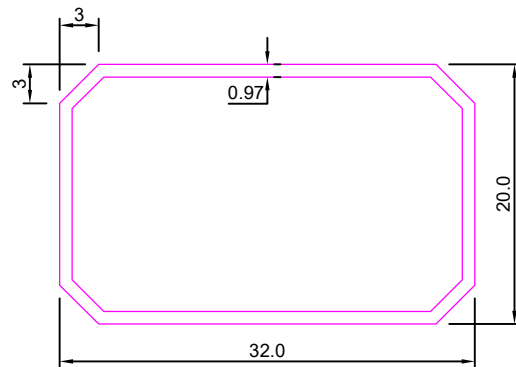

LADDER PROFILE

SEC. NO:- 5301

Weight :-1.840kg/12'

SEC. NO:- 5303

Weight :-2.050kg/12'

SEC. NO:- 5305

SEC. NO.	A	B	T	Weight KG/12'
2401	66.20	31.50	2.0	2.440

SEC. NO:- 5307

SEC. NO:- 5314

Weight :-2.200kg/12'

SEC. NO:- 5315

Weight :-2.710kg/12'

SEC. NO:- 5317

Weight :-2.500kg/12'

SEC. NO:- 5319

Weight :-4.045kg/12'

SEC. NO:- 5321

Weight :-0.900kg/12'

LADDER PROFILE

SEC. NO:- 5323

Weight :-1.165kg/12'

SEC. NO:- 5325

Weight :-1.290kg/12'

SEC. NO:- 5327