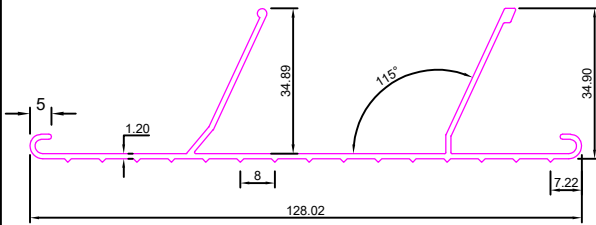

LADDER PROFILE

SEC. NO:- 5301

Weight :-1.840kg/12'

SEC. NO:- 5303

Weight :-2.050kg/12'

SEC. NO:- 5305

SEC. NO.	A	B	T	Weight KG/12'
2401	66.20	31.50	2.0	2.440

SEC. NO:- 5307

Weight :-2.280kg/12'

SEC. NO:- 5309

Weight :-1.770kg/12'

SEC. NO:- 5311

Weight :-1.700kg/12'

LADDER PROFILE

SEC. NO:- 5313

Weight :-1.965kg/12'

SEC. NO:- 5314

Weight :-2.200kg/12'

SEC. NO:- 5315

Weight :-2.710kg/12'

SEC. NO:- 5317

Weight :-2.500kg/12'

SEC. NO:- 5319

Weight :-4.045kg/12'