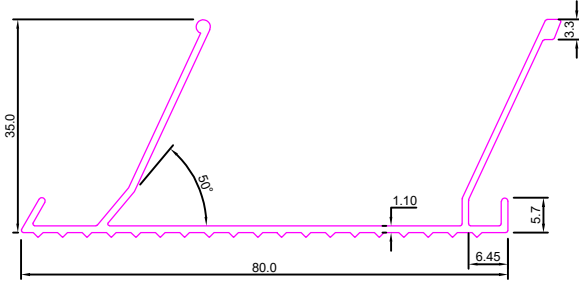

LADDER PROFILE

SEC. NO:- 5301

Weight :-1.840kg/12'

SEC. NO:- 5303

Weight :-2.050kg/12'

SEC. NO:- 5305

SEC. NO.	A	B	T	Weight KG/12'
2401	66.20	31.50	2.0	2.440

SEC. NO:- 5307

Weight :-2.280kg/12'

SEC. NO:- 5309

Weight :-1.770kg/12'

SEC. NO:- 5311

Weight :-1.700kg/12'

LADDER PROFILE

SEC. NO:- 5313

Weight :-1.965kg/12'

SEC. NO:- 5314

Weight :-2.200kg/12'

SEC. NO:- 5315

Weight :-2.710kg/12'

SEC. NO:- 5317

Weight :-2.500kg/12'

SEC. NO:- 5319

Weight :-4.045kg/12'