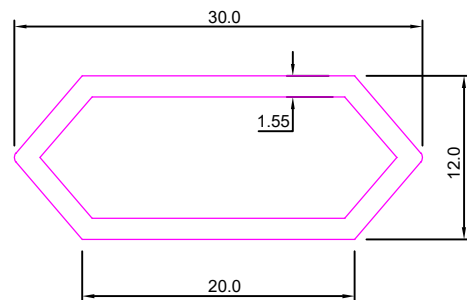

SEC. NO:- 5321

Weight :-0.900kg/12'

LADDER PROFILE

SEC. NO:- 5323

Weight :-1.165kg/12'

SEC. NO:- 5325

Weight :-1.290kg/12'

SEC. NO:- 5327

Weight :-1.580kg/12'

SEC. NO:- 5329

Weight :-1.280kg/12'

SEC. NO:- 5331

Weight :-1.500kg/12'

SEC No. 5335

Weight :-1.100kg/12'

LADDER PROFILE