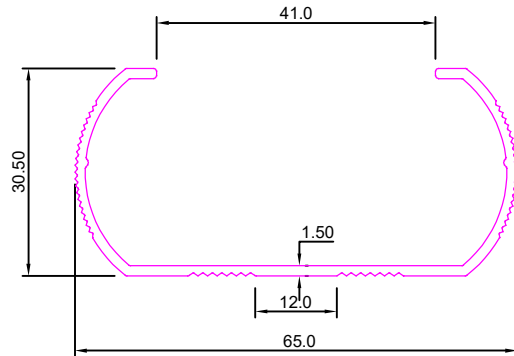

Weight :-4.020kg/12'

SEC No. 7363

Weight :-2.250kg/12'

SEC No. 7364

Weight :-3.585kg/12'

SEC No.7438

Weight :-1.700kg/12'

SEC. NO:- 7535

Weight :-0.490kg/12'

LADDER PROFILE

SEC. NO:- 7536

Weight :-0.810kg/12'

SEC. NO:- 7547

Weight :-1.720kg/12'

SEC. NO:- 7559

Weight :-2.750kg/12'

SEC. NO:- 7663

Weight :- 1.720kg/12'

SEC. NO:- 7667

Weight :-18.655kg/12'

SEC. NO:- 7687

Weight :1.670kg/12'

LADDER PROFILE

SEC No. 7812

Weight:-0.985Kg/12'

SEC No. 7813

Weight:-1.340Kg/12'

SEC No. 7814

Weight:-0.715Kg/12'

SEC No. 7815

Weight:-2.000Kg/12'

SEC No. 8162