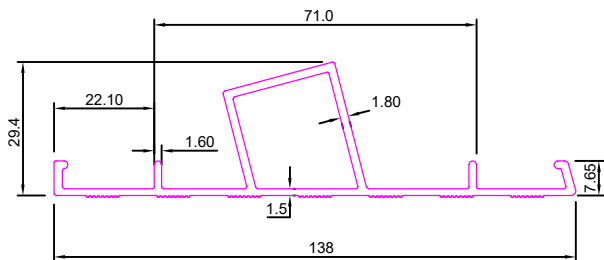

SEC No. 7260

Weight :-1.180kg/12'

SEC No. 7267

Weight :-0.550kg/12'

LADDER PROFILE

SEC No. 7268

Weight :-0.530kg/12'

SEC No. 7270

Weight :-4.020kg/12'

SEC No. 7363

Weight :-2.250kg/12'

SEC No. 7364

Weight :-3.585kg/12'

SEC No.7438

Weight :-1.700kg/12'

SEC. NO:- 7535

Weight :-0.490kg/12'

LADDER PROFILE

SEC. NO:- 7536

Weight :-0.810kg/12'

SEC. NO:- 7547

Weight :-1.720kg/12'

SEC. NO:- 7559

Weight :-2.750kg/12'