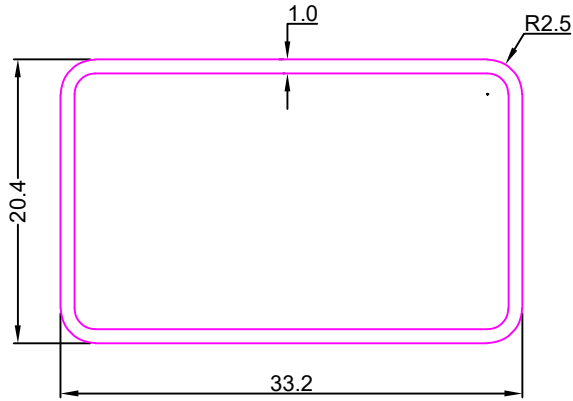

Weight :-0.490kg/12'

LADDER PROFILE

SEC. NO:- 7536

Weight :-0.810kg/12'

SEC. NO:- 7547

Weight :-1.720kg/12'

SEC. NO:- 7559

Weight :-2.750kg/12'

SEC. NO:- 7663

Weight :- 1.720kg/12'

SEC. NO:- 7667

Weight :-18.655kg/12'

SEC. NO:- 7687

Weight :1.670kg/12'

LADDER PROFILE

SEC No. 7812

Weight:-0.985Kg/12'

SEC No. 7813

Weight:-1.340Kg/12'

SEC No. 7814

Weight:-0.715Kg/12'

SEC No. 7815

Weight:-2.000Kg/12'

SEC No. 8162