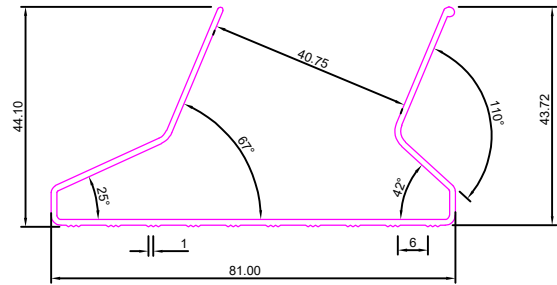

LADDER PROFILE

SEC. NO:- 5301

Weight :-1.840kg/12'

SEC. NO:- 5303

Weight :-2.050kg/12'

SEC. NO:- 5305

SEC. NO.	A	B	T	Weight KG/12'
2401	66.20	31.50	2.0	2.440

SEC. NO:- 5307

Weight :-2.280kg/12'

SEC. NO:- 5309

Weight :-1.770kg/12'

SEC. NO:- 5311

Weight :-1.700kg/12'

LADDER PROFILE

SEC. NO:- 5313

Weight :-1.965kg/12'

SEC. NO:- 5314

Weight :-2.200kg/12'

SEC. NO:- 5315

Weight :-2.710kg/12'

SEC. NO:- 5317

Weight :-2.500kg/12'

SEC. NO:- 5319

Weight :-4.045kg/12'