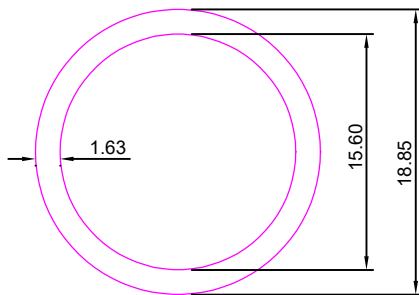

Weight :-1.580kg/12'

SEC. NO:- 5329

Weight :-1.280kg/12'

SEC. NO:- 5331

Weight :-1.500kg/12'

SEC No. 5335

Weight :-1.100kg/12'

LADDER PROFILE

SEC No. 7114

Weight :-0.950kg/12'

SEC No. 7115

Weight :-1.200kg/12'

SEC No. 7116

Weight :-0.860kg/12'

SEC No. 7117

Weight :-3.550kg/12'