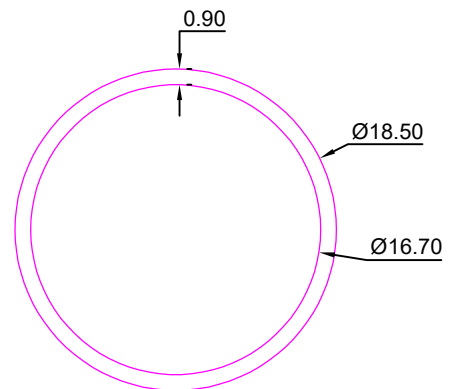

SEC No. 7260

Weight :-1.180kg/12'

SEC No. 7267

Weight :-0.550kg/12'

LADDER PROFILE

SEC No. 7268

Weight :-0.530kg/12'

SEC No. 7270

Weight :-4.020kg/12'

SEC No. 7363

Weight :-2.250kg/12'

SEC No. 7364

Weight :-3.585kg/12'

SEC No.7438

Weight :-1.700kg/12'

SEC. NO:- 7535

Weight :-0.490kg/12'

LADDER PROFILE

SEC. NO:- 7536

Weight :-0.810kg/12'

SEC. NO:- 7547

Weight :-1.720kg/12'

SEC. NO:- 7559

Weight :-2.750kg/12'