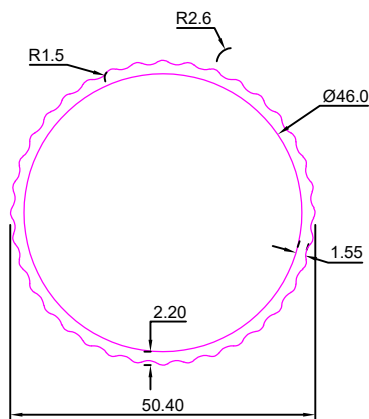

Weight :-4.020kg/12'

SEC No. 7363

Weight :-2.250kg/12'

SEC No. 7364

Weight :-3.585kg/12'

SEC No.7438

Weight :-1.700kg/12'

SEC. NO:- 7535

Weight :-0.490kg/12'

LADDER PROFILE

SEC. NO:- 7536

Weight :-0.810kg/12'

SEC. NO:- 7547

Weight :-1.720kg/12'

SEC. NO:- 7559

Weight :-2.750kg/12'

SEC. NO:- 7663

Weight :- 1.720kg/12'

SEC. NO:- 7667

Weight :-18.655kg/12'

SEC. NO:- 7687

Weight :1.670kg/12'

LADDER PROFILE

SEC No. 7812

Weight:-0.985Kg/12'

SEC No. 7813

Weight:-1.340Kg/12'

SEC No. 7814

Weight:-0.715Kg/12'

SEC No. 7815

Weight:-2.000Kg/12'

SEC No. 8162