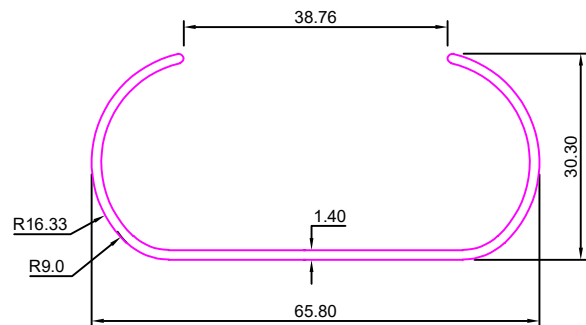

Weight :-4.020kg/12'

SEC No. 7363

Weight :-2.250kg/12'

SEC No. 7364

Weight :-3.585kg/12'

SEC No.7438

Weight :-1.700kg/12'

SEC. NO:- 7535

Weight :-0.490kg/12'

LADDER PROFILE

SEC. NO:- 7536

Weight :-0.810kg/12'

SEC. NO:- 7547

Weight :-1.720kg/12'

SEC. NO:- 7559

Weight :-2.750kg/12'

SEC. NO:- 7663

Weight :- 1.720kg/12'

SEC. NO:- 7667

Weight :-18.655kg/12'

SEC. NO:- 7687

Weight :1.670kg/12'

LADDER PROFILE

SEC No. 7812

Weight:-0.985Kg/12'

SEC No. 7813

Weight:-1.340Kg/12'

SEC No. 7814

Weight:-0.715Kg/12'

SEC No. 7815

Weight:-2.000Kg/12'

SEC No. 8162