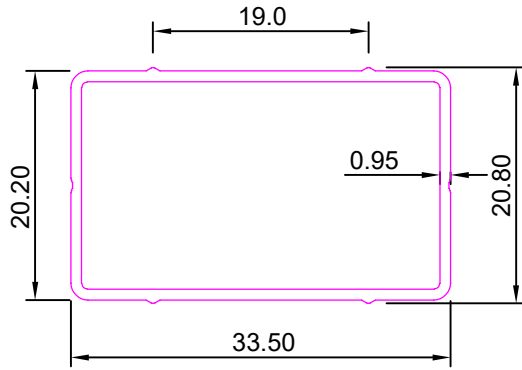

LADDER PROFILE

SEC No. 7114

Weight :-0.950kg/12'