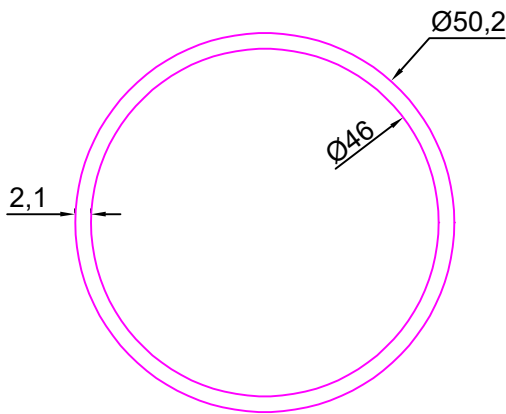

SEC. NO:- 7663

Weight :- 1.720kg/12'

SEC. NO:- 7667

Weight :-18.655kg/12'

SEC. NO:- 7687

Weight :1.670kg/12'

LADDER PROFILE

SEC No. 7812

Weight:-0.985Kg/12'

SEC No. 7813

Weight:-1.340Kg/12'

SEC No. 7814

Weight:-0.715Kg/12'

SEC No. 7815

Weight:-2.000Kg/12'

SEC No. 8162

Weight:-3.670Kg/12'

SEC No. 8163

Weight:-2.850Kg/12'

LADDER PROFILE

SEC No. 8164

Weight:-2.910Kg/12'

SEC No. 8165

Weight:-2.700Kg/12'

SEC No. 8166

Weight:-3.135Kg/12'

SEC No. 8167

Weight:-7.235Kg/12'

SEC No. 8168

Weight:-4.340Kg/12'

SEC No. 8194

Weight:-4.535Kg/12'