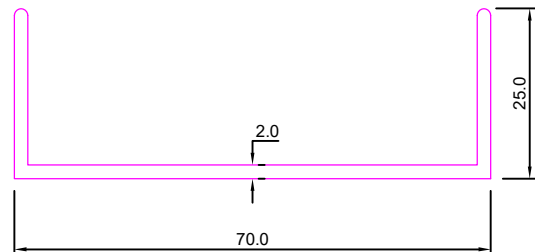

LADDER PROFILE

SEC. NO:- 5301

Weight :-1.840kg/12'

SEC. NO:- 5303

Weight :-2.050kg/12'

SEC. NO:- 5305

SEC. NO.	A	B	T	Weight KG/12'
2401	66.20	31.50	2.0	2.440

SEC. NO:- 5307

Weight :-2.280kg/12'

SEC. NO:- 5309

Weight :-1.770kg/12'

SEC. NO:- 5311

Weight :-1.700kg/12'

LADDER PROFILE

SEC. NO:- 5313

Weight :-1.965kg/12'

SEC. NO:- 5314

Weight :-2.200kg/12'

SEC. NO:- 5315

Weight :-2.710kg/12'

SEC. NO:- 5317

Weight :-2.500kg/12'

SEC. NO:- 5319

Weight :-4.045kg/12'