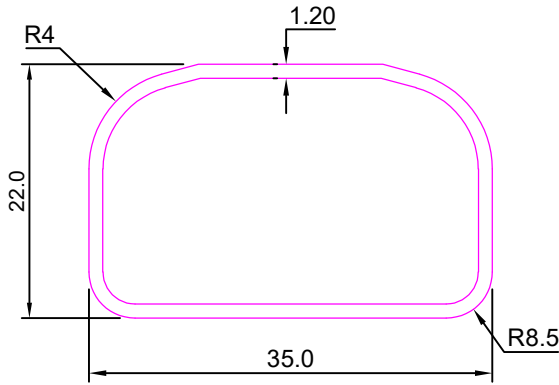

SEC. NO:- 5314

Weight :-2.200kg/12'

SEC. NO:- 5315

Weight :-2.710kg/12'

SEC. NO:- 5317

Weight :-2.500kg/12'

SEC. NO:- 5319

Weight :-4.045kg/12'

SEC. NO:- 5321

Weight :-0.900kg/12'

LADDER PROFILE

SEC. NO:- 5323

Weight :-1.165kg/12'

SEC. NO:- 5325

Weight :-1.290kg/12'

SEC. NO:- 5327

Weight :-1.580kg/12'

SEC. NO:- 5329

Weight :-1.280kg/12'

SEC. NO:- 5331

Weight :-1.500kg/12'

SEC No. 5335

Weight :-1.100kg/12'

LADDER PROFILE