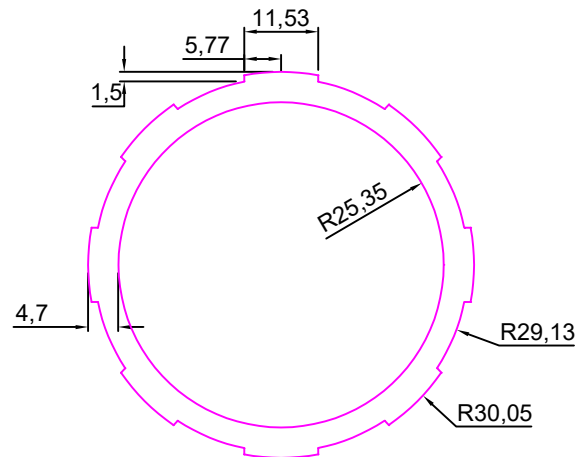

SEC. NO:- 7663

Weight :- 1.720kg/12'

SEC. NO:- 7667

Weight :-18.655kg/12'

SEC. NO:- 7687

Weight :1.670kg/12'

LADDER PROFILE

SEC No. 7812

Weight:-0.985Kg/12'

SEC No. 7813

Weight:-1.340Kg/12'

SEC No. 7814

Weight:-0.715Kg/12'

SEC No. 7815

Weight:-2.000Kg/12'

SEC No. 8162

Weight:-3.670Kg/12'

SEC No. 8163

Weight:-2.850Kg/12'

LADDER PROFILE

SEC No. 8164

Weight:-2.910Kg/12'

SEC No. 8165

Weight:-2.700Kg/12'

SEC No. 8166

Weight:-3.135Kg/12'

SEC No. 8167

Weight:-7.235Kg/12'

SEC No. 8168

Weight:-4.340Kg/12'

SEC No. 8194

Weight:-4.535Kg/12'