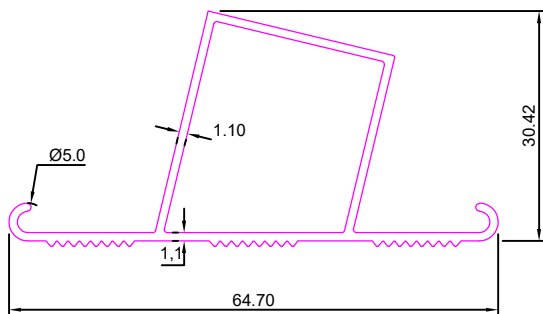

LADDER PROFILE

SEC. NO:- 5301

Weight :-1.840kg/12'

SEC. NO:- 5303

Weight :-2.050kg/12'

SEC. NO:- 5305

SEC. NO.	A	B	T	Weight KG/12'
2401	66.20	31.50	2.0	2.440

SEC. NO:- 5307

Weight :-2.280kg/12'

SEC. NO:- 5309

Weight :-1.770kg/12'

SEC. NO:- 5311

Weight :-1.700kg/12'

LADDER PROFILE

SEC. NO:- 5313

Weight :-1.965kg/12'

SEC. NO:- 5314

Weight :-2.200kg/12'

SEC. NO:- 5315

Weight :-2.710kg/12'

SEC. NO:- 5317

Weight :-2.500kg/12'

SEC. NO:- 5319

Weight :-4.045kg/12'