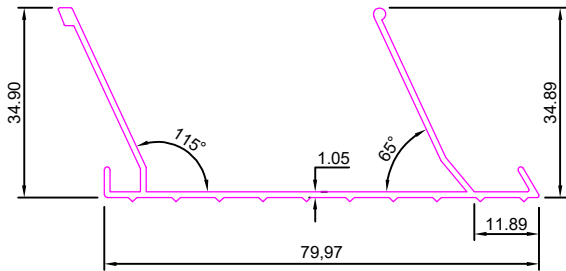

LADDER PROFILE

SEC. NO:- 5301

Weight :-1.840kg/12'

SEC. NO:- 5303

Weight :-2.050kg/12'

SEC. NO:- 5305

SEC. NO.	A	B	T	Weight KG/12'
2401	66.20	31.50	2.0	2.440

SEC. NO:- 5307

Weight :-2.280kg/12'

SEC. NO:- 5309

Weight :-1.770kg/12'

SEC. NO:- 5311

Weight :-1.700kg/12'

LADDER PROFILE

SEC. NO:- 5313

Weight :-1.965kg/12'

SEC. NO:- 5314

Weight :-2.200kg/12'

SEC. NO:- 5315

Weight :-2.710kg/12'

SEC. NO:- 5317

Weight :-2.500kg/12'

SEC. NO:- 5319

Weight :-4.045kg/12'