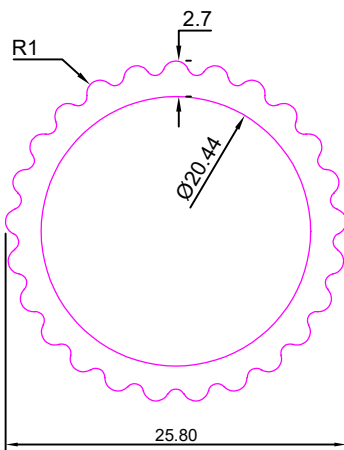

SEC. NO:- 5327

Weight :-1.580kg/12'