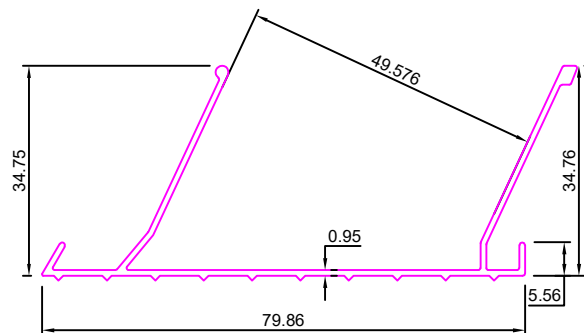

Weight :-0.490kg/12'

LADDER PROFILE

SEC. NO:- 7536

Weight :-0.810kg/12'

SEC. NO:- 7547

Weight :-1.720kg/12'

SEC. NO:- 7559

Weight :-2.750kg/12'

SEC. NO:- 7663

Weight :- 1.720kg/12'

SEC. NO:- 7667

Weight :-18.655kg/12'

SEC. NO:- 7687

Weight :1.670kg/12'

LADDER PROFILE

SEC No. 7812

Weight:-0.985Kg/12'

SEC No. 7813

Weight:-1.340Kg/12'

SEC No. 7814

Weight:-0.715Kg/12'

SEC No. 7815

Weight:-2.000Kg/12'

SEC No. 8162