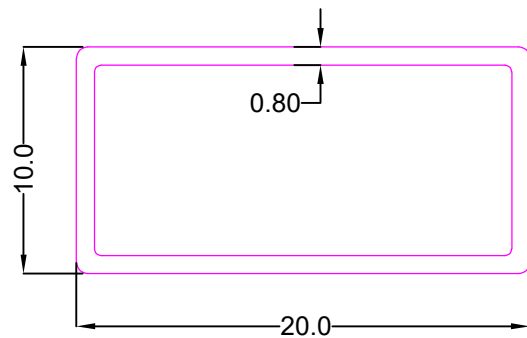

KITCHEN PROFILE

SEC. NO:- 7144

Weight :-1.070kg/12'

SEC. NO:- 7226

Weight :-1.385kg/12'

SEC. NO:- 7245

Weight :-1.325kg/12'

SEC. NO:- 7246

Weight :-1.860kg/12'

SEC. NO:- 7247

Weight :-0.400kg/12'

SEC. NO:- 7248

Weight :-0.450kg/12'

KITCHEN PROFILE

SEC No. 7249

Weight :-0.819kg/12'