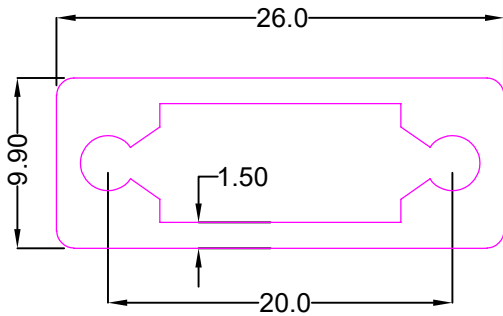

KITCHEN PROFILE

SEC. NO:- 7144

Weight :-1.070kg/12'

SEC. NO:- 7226

Weight :-1.385kg/12'

SEC. NO:- 7245

Weight :-1.325kg/12'

SEC. NO:- 7246

Weight :-1.860kg/12'

SEC. NO:- 7247

Weight :-0.400kg/12'

SEC. NO:- 7248

Weight :-0.450kg/12'

KITCHEN PROFILE

SEC No. 7249

Weight :-0.819kg/12'

SEC No. 7354

Weight :-1.100kg/12'

SEC No. 7561

Weight :-1.378kg/12'

SEC No. 7589

Weight :-0.756kg/12'