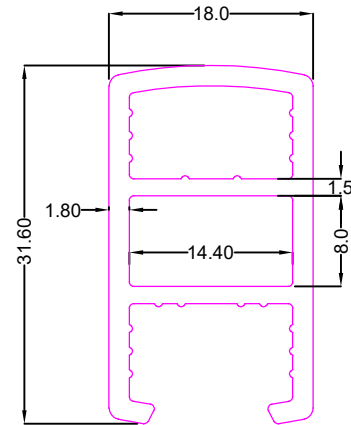

KITCHEN PROFILE

SEC. NO:- 7144

Weight :-1.070kg/12'

SEC. NO:- 7226

Weight :-1.385kg/12'

SEC. NO:- 7245

Weight :-1.325kg/12'

SEC. NO:- 7246

Weight :-1.860kg/12'

SEC. NO:- 7247

Weight :-0.400kg/12'

SEC. NO:- 7248

Weight :-0.450kg/12'

KITCHEN PROFILE

SEC No. 7249

Weight :-0.819kg/12'

SEC No. 7354

Weight :-1.100kg/12'

SEC No. 7561

Weight :-1.378kg/12'

SEC No. 7589

Weight :-0.756kg/12'