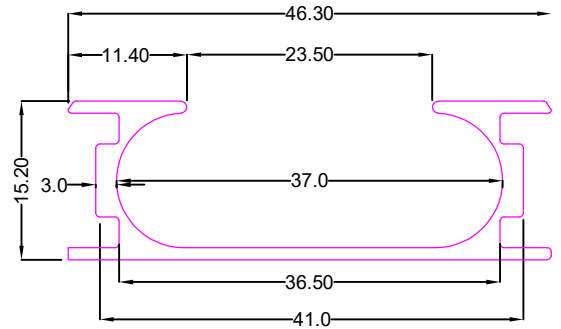

KITCHEN PROFILE

SEC. NO:- 7144

Weight :-1.070kg/12'

SEC. NO:- 7226

Weight :-1.385kg/12'

SEC. NO:- 7245

Weight :-1.325kg/12'

SEC. NO:- 7246

Weight :-1.860kg/12'

SEC. NO:- 7247

Weight :-0.400kg/12'

SEC. NO:- 7248

Weight :-0.450kg/12'

KITCHEN PROFILE

SEC No. 7249

Weight :-0.819kg/12'

SEC No. 7354

Weight :-1.100kg/12'

SEC No. 7561

Weight :-1.378kg/12'

SEC No. 7589

Weight :-0.756kg/12'