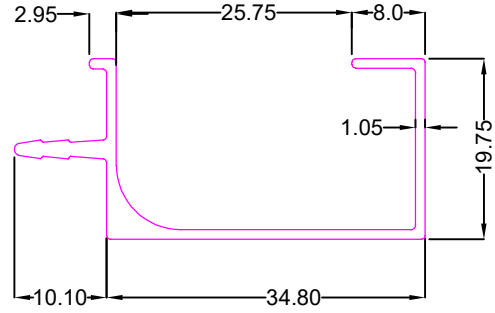

KITCHEN PROFILE

SEC. NO:- 7144

Weight :-1.070kg/12'

SEC. NO:- 7226

Weight :-1.385kg/12'

SEC. NO:- 7245

Weight :-1.325kg/12'

SEC. NO:- 7246

Weight :-1.860kg/12'

SEC. NO:- 7247

Weight :-0.400kg/12'

SEC. NO:- 7248

Weight :-0.450kg/12'

KITCHEN PROFILE

SEC No. 7249

Weight :-0.819kg/12'

SEC No. 7354

Weight :-1.100kg/12'

SEC No. 7561

Weight :-1.378kg/12'

SEC No. 7589

Weight :-0.756kg/12'