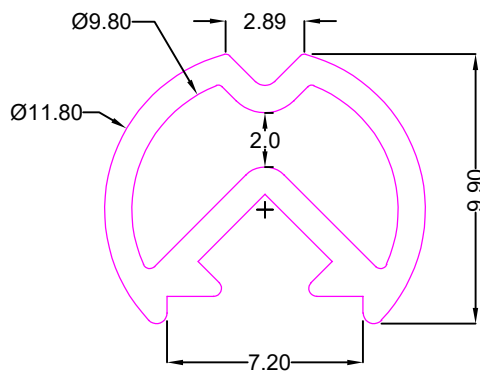

KITCHEN PROFILE

SEC. NO:- 7144

Weight :-1.070kg/12'

SEC. NO:- 7226

Weight :-1.385kg/12'

SEC. NO:- 7245

Weight :-1.325kg/12'

SEC. NO:- 7246

Weight :-1.860kg/12'

SEC. NO:- 7247

Weight :-0.400kg/12'

SEC. NO:- 7248

Weight :-0.450kg/12'

KITCHEN PROFILE

SEC No. 7249

Weight :-0.819kg/12'

SEC No. 7354

Weight :-1.100kg/12'

SEC No. 7561

Weight :-1.378kg/12'

SEC No. 7589

Weight :-0.756kg/12'