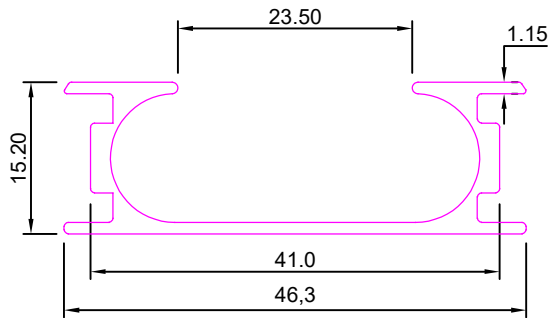

KITCHEN PROFILE

SEC. NO:- 7144

Weight :-1.070kg/12'

SEC. NO:- 7226

Weight :-1.385kg/12'

SEC. NO:- 7245

Weight :-1.325kg/12'

SEC. NO:- 7246

Weight :-1.860kg/12'

SEC. NO:- 7247

Weight :-0.400kg/12'

SEC. NO:- 7248

Weight :-0.450kg/12'

KITCHEN PROFILE

SEC No. 7249

Weight :-0.819kg/12'

SEC No. 7354

Weight :-1.100kg/12'

SEC No. 7561

Weight :-1.378kg/12'

SEC No. 7589

Weight :-0.756kg/12'