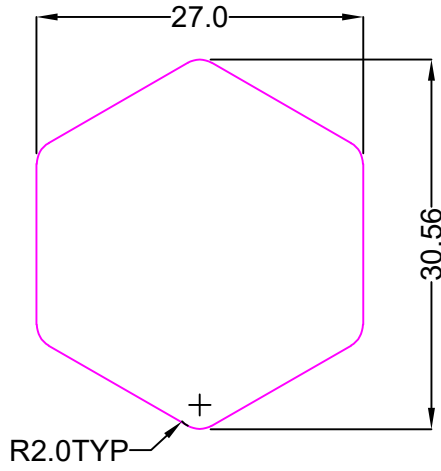

HEX BAR

SEC No. 5334

Weight:-0.720kg/12'

SEC No. 7187

Weight:-12.290kg/12'

HEX BAR

SL NO.	SECTION NO.	A	WT. RANGE KGS/12'
1	1401	12.0	1.400-1.450
2	1402	12.7	1.550-1.600
3	1403	19.0	3.550-3.600
4	1404	25.4	6.350-6.400
5	1405	38.0	12.16-12.200
6	1406		
7	1407		
8	1408		
9	1409		
10	1410		

HEX BAR

SEC No. 8340

Weight:-6.200Kg/12'

SEC No. 8341

Weight:-4.750Kg/12'