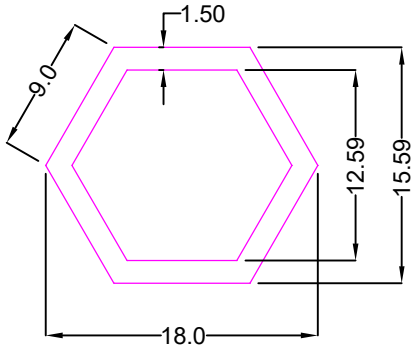

HEX BAR

SEC No. 5334

Weight:-0.720kg/12'

SEC No. 7187

Weight:-12.290kg/12'

HEX BAR

SL NO.	SECTION NO.	A	WT. RANGE KGS/12'
1	1401	12.0	1.400-1.450
2	1402	12.7	1.550-1.600
3	1403	19.0	3.550-3.600
4	1404	25.4	6.350-6.400
5	1405	38.0	12.16-12.200
6	1406		
7	1407		
8	1408		
9	1409		
10	1410		

HEX BAR

SEC No. 8340

Weight:-6.200Kg/12'

SEC No. 8341

Weight:-4.750Kg/12'