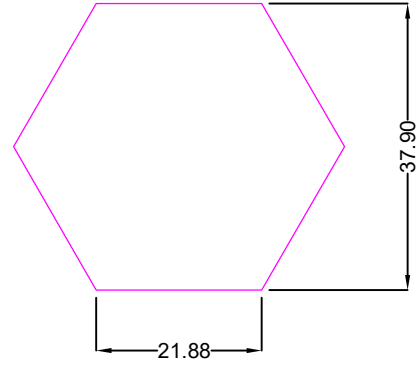

HEX BAR

SEC No. 5334

Weight:-0.720kg/12'

SEC No. 7187

Weight:-12.290kg/12'

HEX BAR

SL NO.	SECTION NO.	A	WT. RANGE KGS/12'
1	1401	12.0	1.400-1.450
2	1402	12.7	1.550-1.600
3	1403	19.0	3.550-3.600
4	1404	25.4	6.350-6.400
5	1405	38.0	12.16-12.200
6	1406		
7	1407		
8	1408		
9	1409		
10	1410		

HEX BAR

SEC No. 8340

Weight:-6.200Kg/12'

SEC No. 8341

Weight:-4.750Kg/12'