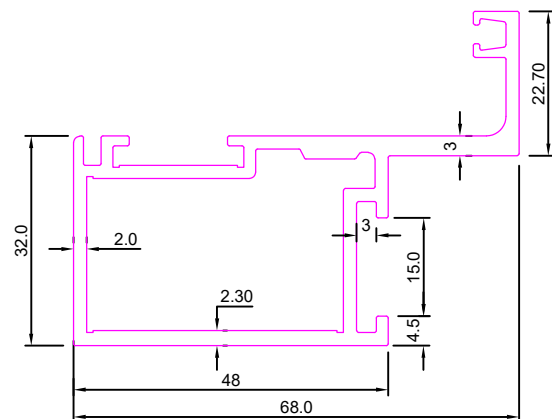

SEC. NO:-5843

Weight :- 2.040kg/12'

FURNITURE PROFILE

SEC. NO:-5845

Weight :- 3.450kg/12'

SEC. NO:-5847

Weight :- 5.180kg/12'

SEC. NO:-5849

Weight :- 4.600kg/12'

SEC. NO:-5851

Weight :3.055kg/12'

SEC. NO:-5853

Weight :- 4.600kg/12'

SEC. NO:-5855

Weight :- 4.770kg/12'

FURNITURE PROFILE

SEC. NO:-5857

Weight :- 2.015kg/12'

SEC. NO:-5859

Weight :- 1.200kg/12'

SEC. NO:-5861

Weight :- 1.375kg/12'

SEC. NO:-5863

Weight :- 1.120g/12'