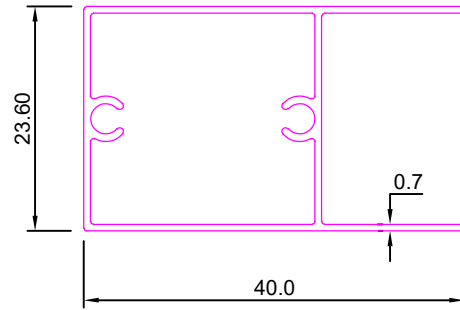

FURNITURE PROFILE

SEC. NO.	A	B	T	Weight KG/12'
5825	60.0	23.60	0.300	1.100-1.200
5826	60.0	23.60	0.326	1.200-1.300
5827	60.0	23.60	0.273	1.500-1.700

SEC. NO.	A	B	T	Wt (Kg./mtr.)	Weight KG/12'
5831	40.0	23.60	0.61	0.218	2.000-2.200
5832	40.0	23.60	0.75	0.286	2.400-2.600

SEC. NO:-5801

Weight :- 0.525kg/12'

SEC. NO:-5803

Weight :- 0.625kg/12'

SEC. NO:-5805

Weight :- 0.660kg/12'

SEC. NO:-5807

Weight :- 1.665kg/12'

FURNITURE PROFILE

SEC. NO:-5809

Weight :- 1.610kg/12'

SEC. NO:-5811

Weight :- 1.995kg/12'

SEC. NO:-5813

Weight :- 1.195kg/12'

SEC. NO:-5815

Weight :- 1.900kg/12'

SEC. NO:-5817

Weight :- 0.510kg/12'

SEC. NO:-5819

Weight :- 3.420kg/12'

FURNITURE PROFILE

SEC. NO:-5821

Weight :- 1.385kg/12'