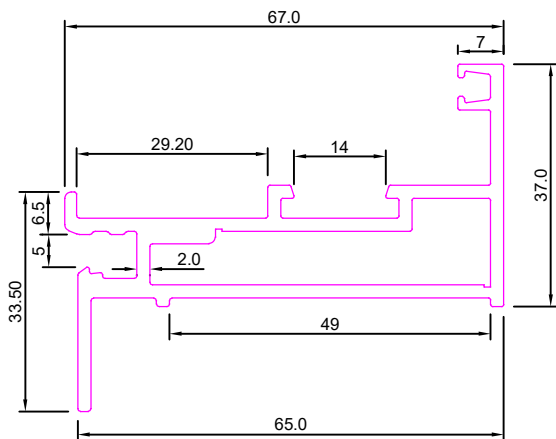

SEC. NO:-5843

Weight :- 2.040kg/12'

FURNITURE PROFILE

SEC. NO:-5845

Weight :- 3.450kg/12'

SEC. NO:-5847

Weight :- 5.180kg/12'

SEC. NO:-5849

Weight :- 4.600kg/12'

SEC. NO:-5851

Weight :3.055kg/12'

SEC. NO:-5853

Weight :- 4.600kg/12'

SEC. NO:-5855

Weight :- 4.770kg/12'

FURNITURE PROFILE

SEC. NO:-5857

Weight :- 2.015kg/12'

SEC. NO:-5859

Weight :- 1.200kg/12'

SEC. NO:-5861

Weight :- 1.375kg/12'

SEC. NO:-5863

Weight :- 1.120g/12'