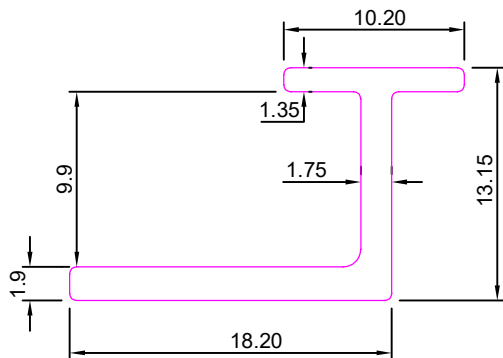

Weight :- 1.555kg/12'

FURNITURE PROFILE

SEC. NO:-5881

Weight :- 0.745kg/12'

SEC. NO:-5883

Weight :- 1.265kg/12'

SEC. NO:-5885

Weight :- 2.240kg/12'

SEC. NO:-5887

Weight :- 1.070kg/12'

SEC No. 6042

Weight :- 2.580kg/12'

SEC No. 7002

Weight :- 1.700kg/12'

FURNITURE PROFILE

SEC No. 7004

Weight :-1.600kg/12'

SEC No. 7006

Weight :-4.500kg/12'

SEC No. 7020

Weight :-2.035kg/12'

SEC No. 7086

Weight :- 6.700kg/12'

SEC No. 7088

Weight :- 0.650kg/12'

SEC No. 7089

Weight :-1.090kg/12'

FURNITURE PROFILE

SEC No. 7143

Weight :-4.250kg/12'

SEC No.7228

Weight :-2.360kg/12'