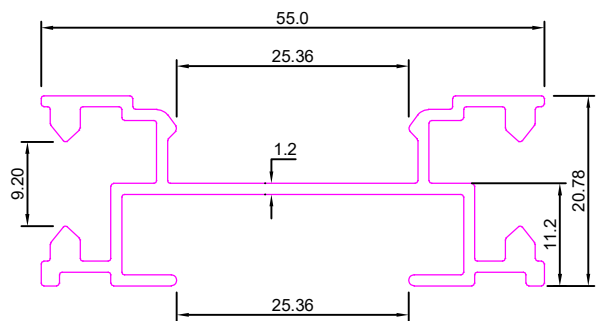

FURNITURE PROFILE

SEC. NO:-5809

Weight :- 1.610kg/12'

SEC. NO:-5811

Weight :- 1.995kg/12'

SEC. NO:-5813

Weight :- 1.195kg/12'

SEC. NO:-5815

Weight :- 1.900kg/12'

SEC. NO:-5817

Weight :- 0.510kg/12'

SEC. NO:-5819

Weight :- 3.420kg/12'

FURNITURE PROFILE

SEC. NO:-5821

Weight :- 1.385kg/12'

SEC. NO:-5823

Weight :- 1.860kg/12'

SEC. NO:-5837

Weight :- 1.230kg/12'

SEC. NO:-5839

Weight :- 1.135kg/12'

SEC. NO:-5841

Weight :- 1.200kg/12'

SEC. NO:-5843

Weight :- 2.040kg/12'

FURNITURE PROFILE

SEC. NO:-5845

Weight :- 3.450kg/12'

SEC. NO:-5847

Weight :- 5.180kg/12'

SEC. NO:-5849