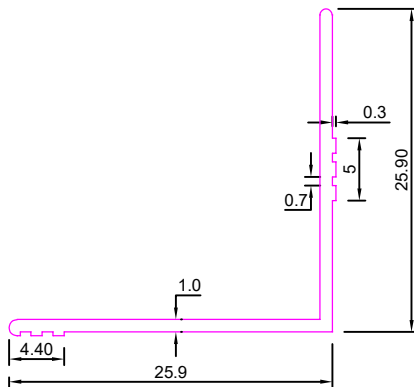

FURNITURE PROFILE

SEC. NO.	A	B	T	Weight KG/12'
5825	60.0	23.60	0.300	1.100-1.200
5826	60.0	23.60	0.326	1.200-1.300
5827	60.0	23.60	0.273	1.500-1.700

SEC. NO.	A	B	T	Wt (Kg./mtr.)	Weight KG/12'
5831	40.0	23.60	0.61	0.218	2.000-2.200
5832	40.0	23.60	0.75	0.286	2.400-2.600

SEC. NO:-5801

Weight :- 0.525kg/12'

SEC. NO:-5803

Weight :- 0.625kg/12'

SEC. NO:-5805

Weight :- 0.660kg/12'

SEC. NO:-5807

Weight :- 1.665kg/12'

FURNITURE PROFILE

SEC. NO:-5809

Weight :- 1.610kg/12'

SEC. NO:-5811

Weight :- 1.995kg/12'

SEC. NO:-5813

Weight :- 1.195kg/12'

SEC. NO:-5815

Weight :- 1.900kg/12'

SEC. NO:-5817

Weight :- 0.510kg/12'

SEC. NO:-5819

Weight :- 3.420kg/12'

FURNITURE PROFILE

SEC. NO:-5821

Weight :- 1.385kg/12'