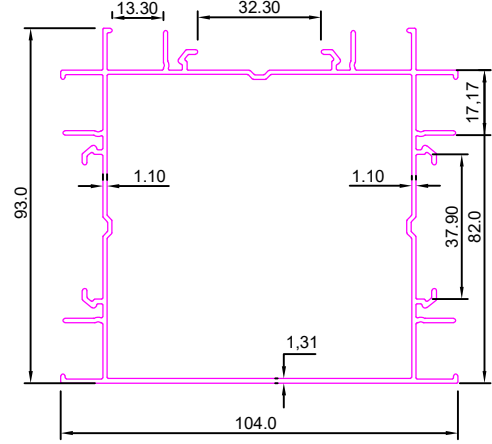

Weight :- 0.650kg/12'

SEC No. 7089

Weight :-1.090kg/12'

FURNITURE PROFILE

SEC No. 7143

Weight :-4.250kg/12'

SEC No.7228

Weight :-2.360kg/12'

FURNITURE PROFILE

SEC No.7278

Weight :-1.700kg/12'

SEC No. 7279

Weight :-3.550kg/12'

SEC No.7283

Weight :-0.300kg/12'

SEC No. 7280

Weight :-2.950kg/12'

SEC No.7281

Weight :-0.430kg/12'

SEC No. 7282

Weight :-5.150kg/12'

FURNITURE PROFILE

SEC No. 7284

Weight :-5.000kg/12'

SEC No. 7338

Weight :-5.920kg/12'

SEC No.7339

Weight :-5.570kg/12'

SEC No. 7684

Weight :-7.450kg/12'

SEC No:-8077

Weight:-5.255Kg/12'