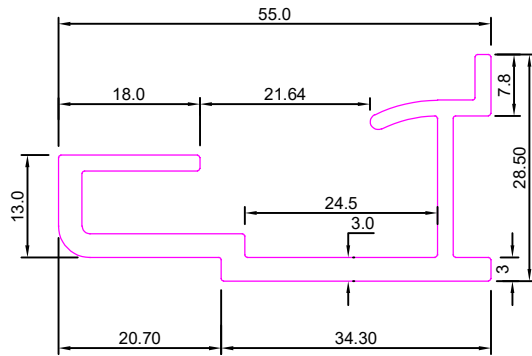

Weight :- 1.900kg/12'

SEC. NO:-5817

Weight :- 0.510kg/12'

SEC. NO:-5819

Weight :- 3.420kg/12'

FURNITURE PROFILE

SEC. NO:-5821

Weight :- 1.385kg/12'

SEC. NO:-5823

Weight :- 1.860kg/12'

SEC. NO:-5837

Weight :- 1.230kg/12'

SEC. NO:-5839

Weight :- 1.135kg/12'

SEC. NO:-5841

Weight :- 1.200kg/12'

SEC. NO:-5843

Weight :- 2.040kg/12'

FURNITURE PROFILE

SEC. NO:-5845

Weight :- 3.450kg/12'

SEC. NO:-5847

Weight :- 5.180kg/12'

SEC. NO:-5849

Weight :- 4.600kg/12'

SEC. NO:-5851

Weight :3.055kg/12'

SEC. NO:-5853

Weight :- 4.600kg/12'

SEC. NO:-5855

Weight :- 4.770kg/12'

FURNITURE PROFILE