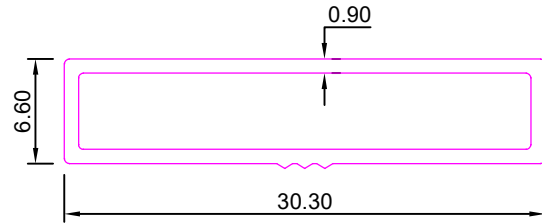

FURNITURE PROFILE

SEC. NO.	A	B	T	Weight KG/12'
5825	60.0	23.60	0.300	1.100-1.200
5826	60.0	23.60	0.326	1.200-1.300
5827	60.0	23.60	0.273	1.500-1.700

SEC. NO.	A	B	T	Wt (Kg./mtr.)	Weight KG/12'
5831	40.0	23.60	0.61	0.218	2.000-2.200
5832	40.0	23.60	0.75	0.286	2.400-2.600

SEC. NO:-5801

Weight :- 0.525kg/12'

SEC. NO:-5803

Weight :- 0.625kg/12'

SEC. NO:-5805

Weight :- 0.660kg/12'

SEC. NO:-5807

Weight :- 1.665kg/12'

FURNITURE PROFILE

SEC. NO:-5809

Weight :- 1.610kg/12'

SEC. NO:-5811

Weight :- 1.995kg/12'

SEC. NO:-5813

Weight :- 1.195kg/12'

SEC. NO:-5815

Weight :- 1.900kg/12'

SEC. NO:-5817

Weight :- 0.510kg/12'

SEC. NO:-5819

Weight :- 3.420kg/12'

FURNITURE PROFILE

SEC. NO:-5821

Weight :- 1.385kg/12'