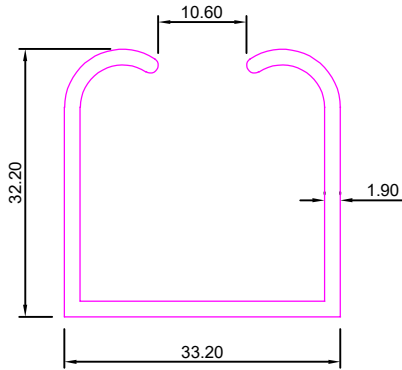

Weight :- 1.900kg/12'

SEC. NO:-5817

Weight :- 0.510kg/12'

SEC. NO:-5819

Weight :- 3.420kg/12'

FURNITURE PROFILE

SEC. NO:-5821

Weight :- 1.385kg/12'

SEC. NO:-5843

Weight :- 2.040kg/12'

FURNITURE PROFILE

SEC. NO:-5845

Weight :- 3.450kg/12'

SEC. NO:-5847

Weight :- 5.180kg/12'

SEC. NO:-5849

Weight :- 4.600kg/12'

SEC. NO:-5851

Weight :3.055kg/12'

SEC. NO:-5853

Weight :- 4.600kg/12'

SEC. NO:-5855

Weight :- 4.770kg/12'

FURNITURE PROFILE

SEC. NO:-5857

Weight :- 2.015kg/12'

SEC. NO:-5859

Weight :- 1.200kg/12'

SEC. NO:-5861

Weight :- 1.375kg/12'

SEC. NO:-5863

Weight :- 1.120g/12'