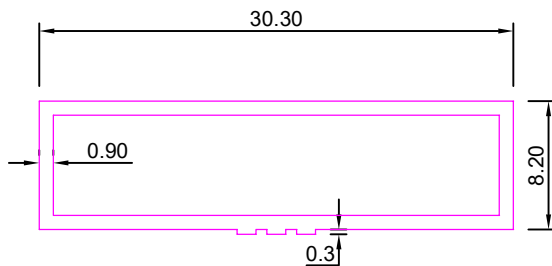

FURNITURE PROFILE

SEC. NO.	A	B	T	Weight KG/12'
5825	60.0	23.60	0.300	1.100-1.200
5826	60.0	23.60	0.326	1.200-1.300
5827	60.0	23.60	0.273	1.500-1.700

SEC. NO.	A	B	T	Wt (Kg./mtr.)	Weight KG/12'
5831	40.0	23.60	0.61	0.218	2.000-2.200
5832	40.0	23.60	0.75	0.286	2.400-2.600

SEC. NO:-5801

Weight :- 0.525kg/12'

SEC. NO:-5803

Weight :- 0.625kg/12'

SEC. NO:-5805

Weight :- 0.660kg/12'

SEC. NO:-5807

Weight :- 1.665kg/12'

FURNITURE PROFILE

SEC. NO:-5809

Weight :- 1.610kg/12'

SEC. NO:-5811

Weight :- 1.995kg/12'

SEC. NO:-5813

Weight :- 1.195kg/12'

SEC. NO:-5815