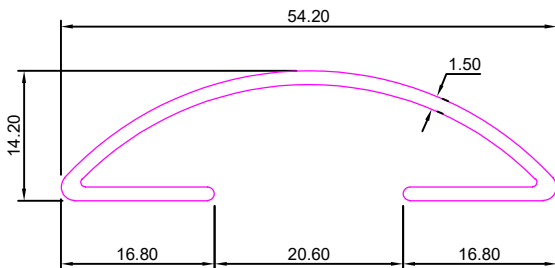

Weight :- 4.600kg/12'

SEC. NO:-5851

Weight :3.055kg/12'

SEC. NO:-5853

Weight :- 4.600kg/12'

SEC. NO:-5855

Weight :- 4.770kg/12'

FURNITURE PROFILE

SEC. NO:-5857

Weight :- 2.015kg/12'

SEC. NO:-5859

Weight :- 1.200kg/12'

SEC. NO:-5861

Weight :- 1.375kg/12'

SEC. NO:-5863

Weight :- 1.120g/12'

SEC. NO:-5865

Weight :- 0.845kg/12'

SEC. NO:-5867

Weight :- 0.328kg/12'

FURNITURE PROFILE

SEC. NO:-5869

Weight :- 0.853kg/12'

SEC. NO:-5871