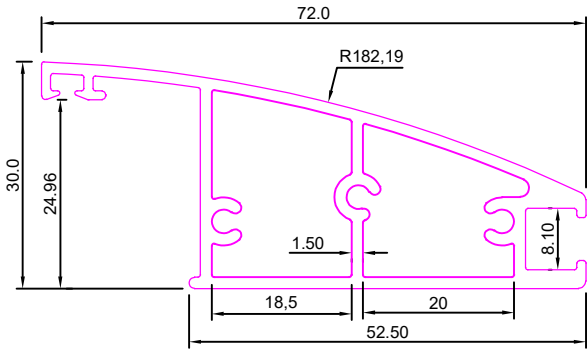

Weight :- 1.900kg/12'

SEC. NO:-5817

Weight :- 0.510kg/12'

SEC. NO:-5819

Weight :- 3.420kg/12'

FURNITURE PROFILE

SEC. NO:-5821

Weight :- 1.385kg/12'

SEC. NO:-5823

Weight :- 1.860kg/12'

SEC. NO:-5837

Weight :- 1.230kg/12'

SEC. NO:-5839

Weight :- 1.135kg/12'

SEC. NO:-5841

Weight :- 1.200kg/12'

SEC. NO:-5843

Weight :- 2.040kg/12'

FURNITURE PROFILE

SEC. NO:-5845

Weight :- 3.450kg/12'

SEC. NO:-5847

Weight :- 5.180kg/12'

SEC. NO:-5849

Weight :- 4.600kg/12'

SEC. NO:-5851

Weight :3.055kg/12'

SEC. NO:-5853

Weight :- 4.600kg/12'

SEC. NO:-5855

Weight :- 4.770kg/12'

FURNITURE PROFILE