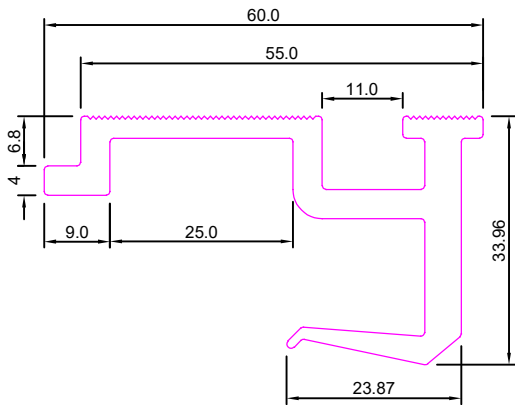

Weight :- 1.900kg/12'

SEC. NO:-5817

Weight :- 0.510kg/12'

SEC. NO:-5819

Weight :- 3.420kg/12'

FURNITURE PROFILE

SEC. NO:-5821

Weight :- 1.385kg/12'

SEC. NO:-5823

Weight :- 1.860kg/12'

SEC. NO:-5837

Weight :- 1.230kg/12'

SEC. NO:-5839

Weight :- 1.135kg/12'

SEC. NO:-5841

Weight :- 1.200kg/12'

SEC. NO:-5843

Weight :- 2.040kg/12'

FURNITURE PROFILE

SEC. NO:-5845

Weight :- 3.450kg/12'

SEC. NO:-5847

Weight :- 5.180kg/12'

SEC. NO:-5849

Weight :- 4.600kg/12'

SEC. NO:-5851

Weight :3.055kg/12'

SEC. NO:-5853

Weight :- 4.600kg/12'

SEC. NO:-5855

Weight :- 4.770kg/12'

FURNITURE PROFILE