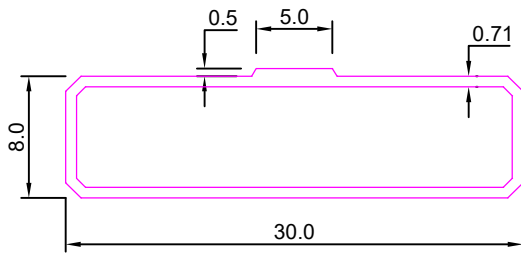

FURNITURE PROFILE

SEC. NO.	A	B	T	Weight KG/12'
5825	60.0	23.60	0.300	1.100-1.200
5826	60.0	23.60	0.326	1.200-1.300
5827	60.0	23.60	0.273	1.500-1.700

SEC. NO.	A	B	T	Wt (Kg./mtr.)	Weight KG/12'
5831	40.0	23.60	0.61	0.218	2.000-2.200
5832	40.0	23.60	0.75	0.286	2.400-2.600

SEC. NO:-5801

Weight :- 0.525kg/12'

SEC. NO:-5803

Weight :- 0.625kg/12'

SEC. NO:-5805

Weight :- 0.660kg/12'

SEC. NO:-5807

Weight :- 1.665kg/12'

FURNITURE PROFILE

SEC. NO:-5809

Weight :- 1.610kg/12'

SEC. NO:-5811

Weight :- 1.995kg/12'

SEC. NO:-5813

Weight :- 1.195kg/12'

SEC. NO:-5815

Weight :- 1.900kg/12'

SEC. NO:-5817

Weight :- 0.510kg/12'

SEC. NO:-5819

Weight :- 3.420kg/12'

FURNITURE PROFILE

SEC. NO:-5821

Weight :- 1.385kg/12'