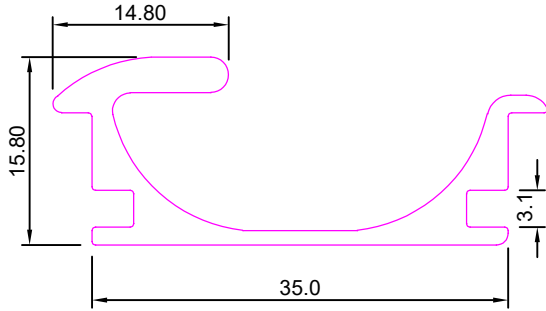

FURNITURE PROFILE

SEC. NO.	A	B	T	Weight KG/12'
5825	60.0	23.60	0.300	1.100-1.200
5826	60.0	23.60	0.326	1.200-1.300
5827	60.0	23.60	0.273	1.500-1.700

SEC. NO.	A	B	T	Wt (Kg./mtr.)	Weight KG/12'
5831	40.0	23.60	0.61	0.218	2.000-2.200
5832	40.0	23.60	0.75	0.286	2.400-2.600

SEC. NO:-5801

Weight :- 0.525kg/12'

SEC. NO:-5803

Weight :- 0.625kg/12'

SEC. NO:-5805

Weight :- 0.660kg/12'

SEC. NO:-5807

Weight :- 1.665kg/12'

FURNITURE PROFILE

SEC. NO:-5809

Weight :- 1.610kg/12'

SEC. NO:-5811

Weight :- 1.995kg/12'

SEC. NO:-5813

Weight :- 1.195kg/12'

SEC. NO:-5815