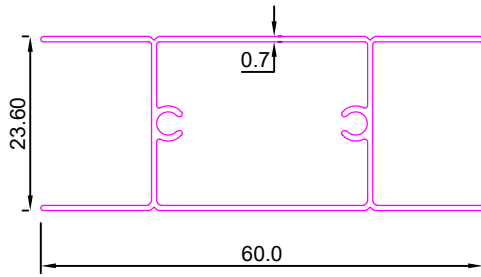

FURNITURE PROFILE

SEC. NO.	A	B	T	Weight KG/12'
5825	60.0	23.60	0.300	1.100-1.200
5826	60.0	23.60	0.326	1.200-1.300
5827	60.0	23.60	0.273	1.500-1.700

SEC. NO.	A	B	T	Wt (Kg./mtr.)	Weight KG/12'
5831	40.0	23.60	0.61	0.218	2.000-2.200
5832	40.0	23.60	0.75	0.286	2.400-2.600

SEC. NO:-5801

Weight :- 0.525kg/12'

SEC. NO:-5803

Weight :- 0.625kg/12'

SEC. NO:-5805

Weight :- 0.660kg/12'

SEC. NO:-5807

Weight :- 1.665kg/12'

FURNITURE PROFILE

SEC. NO:-5809

Weight :- 1.610kg/12'

SEC. NO:-5811

Weight :- 1.995kg/12'

SEC. NO:-5813

Weight :- 1.195kg/12'

SEC. NO:-5815

Weight :- 1.900kg/12'

SEC. NO:-5817

Weight :- 0.510kg/12'

SEC. NO:-5819

Weight :- 3.420kg/12'

FURNITURE PROFILE

SEC. NO:-5821

Weight :- 1.385kg/12'