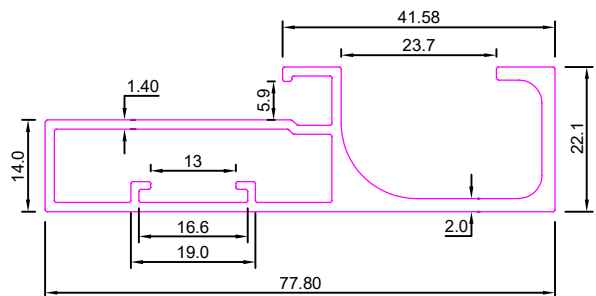

FURNITURE PROFILE

SEC. NO:-5809

Weight :- 1.610kg/12'

SEC. NO:-5811

Weight :- 1.995kg/12'

SEC. NO:-5813

Weight :- 1.195kg/12'

SEC. NO:-5815

Weight :- 1.900kg/12'

SEC. NO:-5817

Weight :- 0.510kg/12'

SEC. NO:-5819

Weight :- 3.420kg/12'

FURNITURE PROFILE

SEC. NO:-5821

Weight :- 1.385kg/12'

SEC. NO:-5823

Weight :- 1.860kg/12'

SEC. NO:-5837

Weight :- 1.230kg/12'

SEC. NO:-5839

Weight :- 1.135kg/12'

SEC. NO:-5841

Weight :- 1.200kg/12'