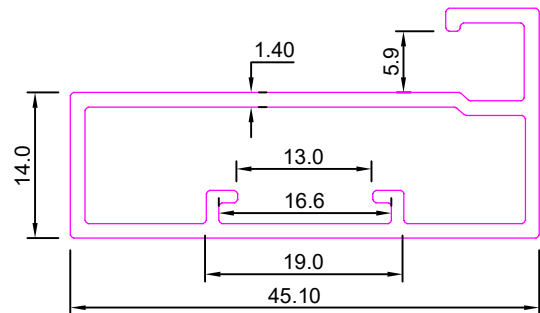

FURNITURE PROFILE

SEC. NO.	A	B	T	Weight KG/12'
5825	60.0	23.60	0.300	1.100-1.200
5826	60.0	23.60	0.326	1.200-1.300
5827	60.0	23.60	0.273	1.500-1.700

SEC. NO.	A	B	T	Wt (Kg./mtr.)	Weight KG/12'
5831	40.0	23.60	0.61	0.218	2.000-2.200
5832	40.0	23.60	0.75	0.286	2.400-2.600

SEC. NO:-5801

Weight :- 0.525kg/12'

SEC. NO:-5803

Weight :- 0.625kg/12'

SEC. NO:-5805

Weight :- 0.660kg/12'

SEC. NO:-5807

Weight :- 1.665kg/12'

FURNITURE PROFILE

SEC. NO:-5809

Weight :- 1.610kg/12'

SEC. NO:-5811

Weight :- 1.995kg/12'

SEC. NO:-5813

Weight :- 1.195kg/12'

SEC. NO:-5815

Weight :- 1.900kg/12'

SEC. NO:-5817

Weight :- 0.510kg/12'

SEC. NO:-5819

Weight :- 3.420kg/12'

FURNITURE PROFILE

SEC. NO:-5821

Weight :- 1.385kg/12'