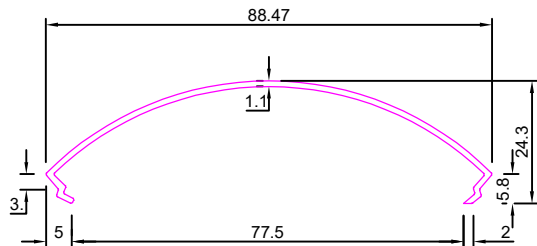

FURNITURE PROFILE

SEC. NO.	A	B	T	Weight KG/12'
5825	60.0	23.60	0.300	1.100-1.200
5826	60.0	23.60	0.326	1.200-1.300
5827	60.0	23.60	0.273	1.500-1.700

SEC. NO.	A	B	T	Wt (Kg./mtr.)	Weight KG/12'
5831	40.0	23.60	0.61	0.218	2.000-2.200
5832	40.0	23.60	0.75	0.286	2.400-2.600

FURNITURE PROFILE

SEC. NO:-5809

Weight :- 1.610kg/12'

SEC. NO:-5811

Weight :- 1.995kg/12'

SEC. NO:-5813

Weight :- 1.195kg/12'

SEC. NO:-5815

Weight :- 1.900kg/12'

SEC. NO:-5817

Weight :- 0.510kg/12'

SEC. NO:-5819

Weight :- 3.420kg/12'

FURNITURE PROFILE

SEC. NO:-5821

Weight :- 1.385kg/12'

SEC. NO:-5823

Weight :- 1.860kg/12'

SEC. NO:-5837

Weight :- 1.230kg/12'

SEC. NO:-5839

Weight :- 1.135kg/12'

SEC. NO:-5841

Weight :- 1.200kg/12'