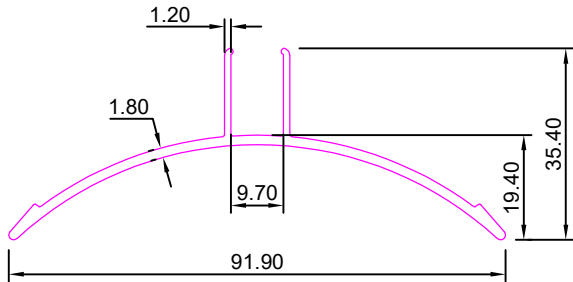

Weight :- 2.385kg/12'

SEC. NO:-5873

Weight :- 1.890kg/12'

SEC. NO:-5875

Weight :- 1.465kg/12'

SEC. NO:-5877

Weight :- 1.300kg/12'

SEC. NO:-5879

Weight :- 1.555kg/12'

FURNITURE PROFILE

SEC. NO:-5881

Weight :- 0.745kg/12'

SEC. NO:-5883

Weight :- 1.265kg/12'

SEC. NO:-5885

Weight :- 2.240kg/12'

SEC. NO:-5887

Weight :- 1.070kg/12'

SEC No. 6042

Weight :- 2.580kg/12'

SEC No. 7002

Weight :- 1.700kg/12'

FURNITURE PROFILE

SEC No. 7004