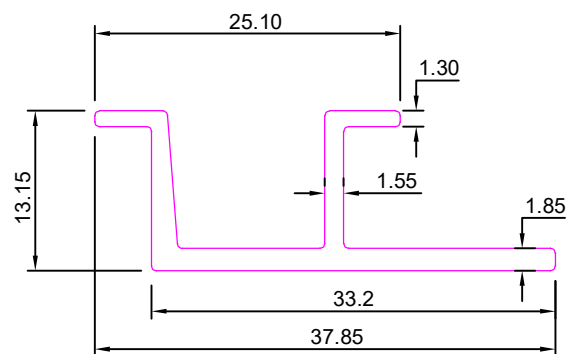

Weight :- 1.555kg/12'

FURNITURE PROFILE

SEC. NO:-5881

Weight :- 0.745kg/12'

SEC. NO:-5883

Weight :- 1.265kg/12'

SEC. NO:-5885

Weight :- 2.240kg/12'

SEC. NO:-5887

Weight :- 1.070kg/12'

SEC No. 6042

Weight :- 2.580kg/12'

SEC No. 7002

Weight :- 1.700kg/12'

FURNITURE PROFILE

SEC No. 7004

Weight :-1.600kg/12'

SEC No. 7006

Weight :-4.500kg/12'

SEC No. 7020

Weight :-2.035kg/12'

SEC No. 7086

Weight :- 6.700kg/12'

SEC No. 7088

Weight :- 0.650kg/12'

SEC No. 7089

Weight :-1.090kg/12'

FURNITURE PROFILE

SEC No. 7143

Weight :-4.250kg/12'

SEC No.7228

Weight :-2.360kg/12'