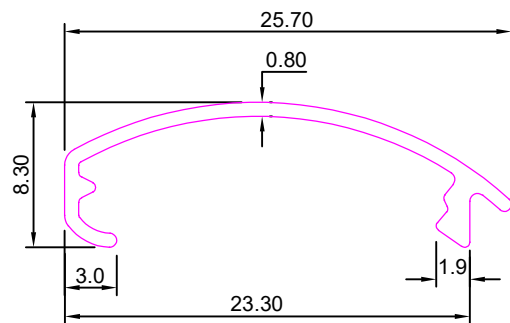

SEC. NO:-5843

Weight :- 2.040kg/12'

FURNITURE PROFILE

SEC. NO:-5845

Weight :- 3.450kg/12'

SEC. NO:-5847

Weight :- 5.180kg/12'

SEC. NO:-5849

Weight :- 4.600kg/12'

SEC. NO:-5851

Weight :3.055kg/12'

SEC. NO:-5853

Weight :- 4.600kg/12'

SEC. NO:-5855

Weight :- 4.770kg/12'

FURNITURE PROFILE

SEC. NO:-5857

Weight :- 2.015kg/12'

SEC. NO:-5859

Weight :- 1.200kg/12'

SEC. NO:-5861

Weight :- 1.375kg/12'

SEC. NO:-5863

Weight :- 1.120g/12'

SEC. NO:-5865

Weight :- 0.845kg/12'

SEC. NO:-5867

Weight :- 0.328kg/12'

FURNITURE PROFILE

SEC. NO:-5869

Weight :- 0.853kg/12'

SEC. NO:-5871