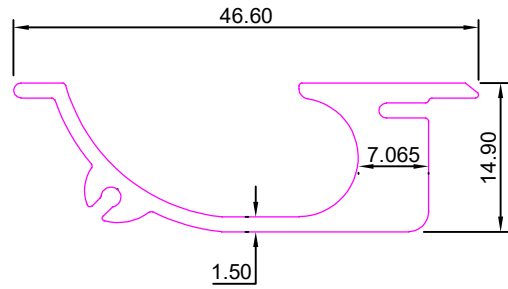

FURNITURE PROFILE

SEC. NO.	A	B	T	Weight KG/12'
5825	60.0	23.60	0.300	1.100-1.200
5826	60.0	23.60	0.326	1.200-1.300
5827	60.0	23.60	0.273	1.500-1.700

SEC. NO.	A	B	T	Wt (Kg./mtr.)	Weight KG/12'
5831	40.0	23.60	0.61	0.218	2.000-2.200
5832	40.0	23.60	0.75	0.286	2.400-2.600

SEC. NO:-5801

Weight :- 0.525kg/12'

SEC. NO:-5803

Weight :- 0.625kg/12'

SEC. NO:-5805

Weight :- 0.660kg/12'

SEC. NO:-5807

Weight :- 1.665kg/12'

FURNITURE PROFILE

SEC. NO:-5809

Weight :- 1.610kg/12'

SEC. NO:-5811

Weight :- 1.995kg/12'

SEC. NO:-5813

Weight :- 1.195kg/12'

SEC. NO:-5815

Weight :- 1.900kg/12'

SEC. NO:-5817

Weight :- 0.510kg/12'

SEC. NO:-5819

Weight :- 3.420kg/12'

FURNITURE PROFILE

SEC. NO:-5821

Weight :- 1.385kg/12'