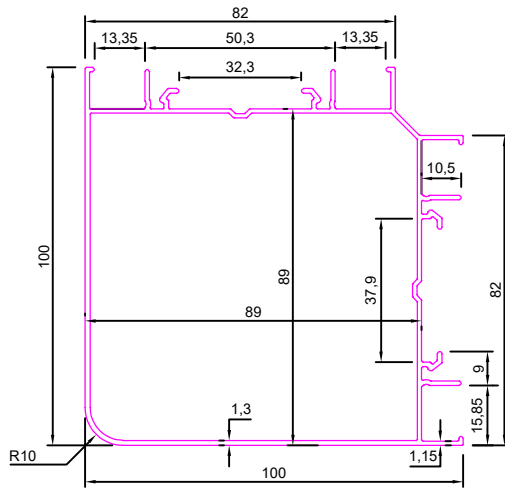

Weight :- 0.650kg/12'

SEC No. 7089

Weight :-1.090kg/12'

FURNITURE PROFILE

SEC No. 7143

Weight :-4.250kg/12'

SEC No.7228

Weight :-2.360kg/12'

FURNITURE PROFILE

SEC No.7278

Weight :-1.700kg/12'

SEC No. 7279

Weight :-3.550kg/12'

SEC No.7283

Weight :-0.300kg/12'

SEC No. 7280

Weight :-2.950kg/12'

SEC No.7281

Weight :-0.430kg/12'

SEC No. 7282

Weight :-5.150kg/12'

FURNITURE PROFILE

SEC No. 7284

Weight :-5.000kg/12'

SEC No. 7338

Weight :-5.920kg/12'

SEC No.7339

Weight :-5.570kg/12'

SEC No. 7684

Weight :-7.450kg/12'

SEC No:-8077

Weight:-5.255Kg/12'