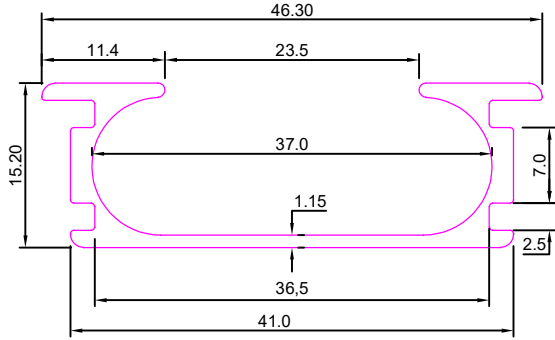

SEC. NO:-5801

Weight :- 0.525kg/12'

SEC. NO:-5803

Weight :- 0.625kg/12'

SEC. NO:-5805

Weight :- 0.660kg/12'

SEC. NO:-5807

Weight :- 1.665kg/12'

FURNITURE PROFILE

SEC. NO:-5809

Weight :- 1.610kg/12'

SEC. NO:-5811

Weight :- 1.995kg/12'

SEC. NO:-5813

Weight :- 1.195kg/12'

SEC. NO:-5815

Weight :- 1.900kg/12'

SEC. NO:-5817

Weight :- 0.510kg/12'

SEC. NO:-5819

Weight :- 3.420kg/12'

FURNITURE PROFILE

SEC. NO:-5821

Weight :- 1.385kg/12'

SEC. NO:-5823

Weight :- 1.860kg/12'

SEC. NO:-5837

Weight :- 1.230kg/12'

SEC. NO:-5839

Weight :- 1.135kg/12'

SEC. NO:-5841

Weight :- 1.200kg/12'