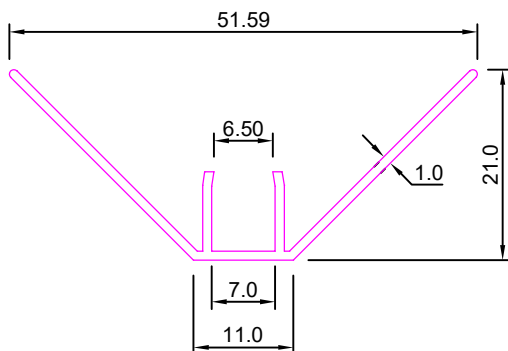

SEC. NO:-5843

Weight :- 2.040kg/12'

FURNITURE PROFILE

SEC. NO:-5845

Weight :- 3.450kg/12'

SEC. NO:-5847

Weight :- 5.180kg/12'

SEC. NO:-5849

Weight :- 4.600kg/12'

SEC. NO:-5851

Weight :3.055kg/12'

SEC. NO:-5853

Weight :- 4.600kg/12'

SEC. NO:-5855

Weight :- 4.770kg/12'

FURNITURE PROFILE

SEC. NO:-5857

Weight :- 2.015kg/12'

SEC. NO:-5859

Weight :- 1.200kg/12'

SEC. NO:-5861

Weight :- 1.375kg/12'

SEC. NO:-5863

Weight :- 1.120g/12'

SEC. NO:-5865

Weight :- 0.845kg/12'

SEC. NO:-5867

Weight :- 0.328kg/12'

FURNITURE PROFILE

SEC. NO:-5869

Weight :- 0.853kg/12'

SEC. NO:-5871