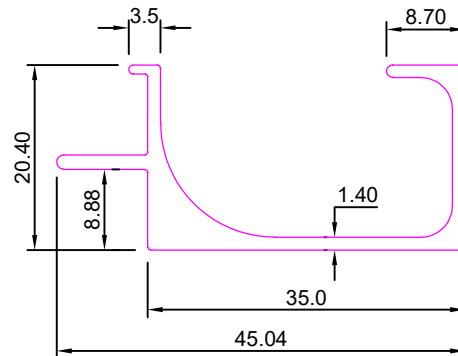

FURNITURE PROFILE

SEC. NO.	A	B	T	Weight KG/12'
5825	60.0	23.60	0.300	1.100-1.200
5826	60.0	23.60	0.326	1.200-1.300
5827	60.0	23.60	0.273	1.500-1.700

SEC. NO.	A	B	T	Wt (Kg./mtr.)	Weight KG/12'
5831	40.0	23.60	0.61	0.218	2.000-2.200
5832	40.0	23.60	0.75	0.286	2.400-2.600

SEC. NO:-5801

Weight :- 0.525kg/12'

SEC. NO:-5803

Weight :- 0.625kg/12'

SEC. NO:-5805

Weight :- 0.660kg/12'

SEC. NO:-5807

Weight :- 1.665kg/12'

FURNITURE PROFILE

SEC. NO:-5809

Weight :- 1.610kg/12'

SEC. NO:-5811

Weight :- 1.995kg/12'

SEC. NO:-5813

Weight :- 1.195kg/12'

SEC. NO:-5815

Weight :- 1.900kg/12'

SEC. NO:-5817

Weight :- 0.510kg/12'

SEC. NO:-5819

Weight :- 3.420kg/12'

FURNITURE PROFILE

SEC. NO:-5821

Weight :- 1.385kg/12'