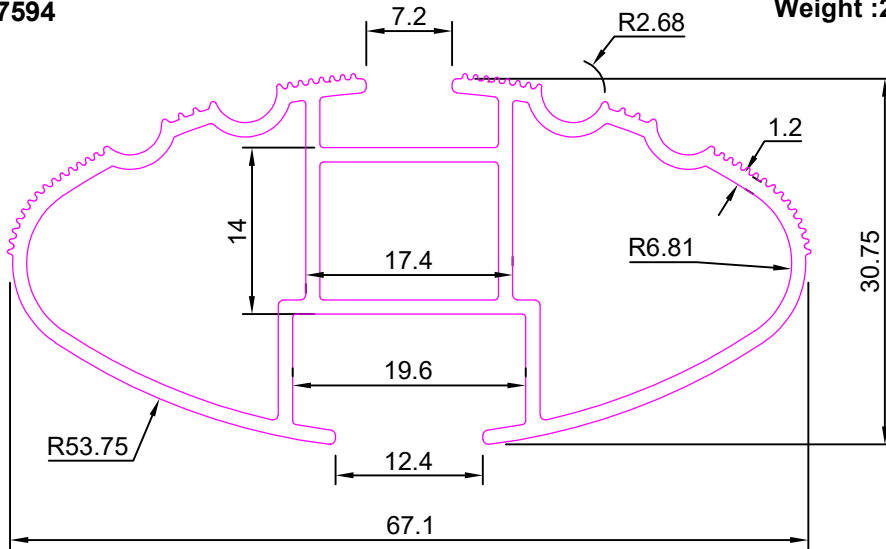

SEC. NO:- 5435

Weight :3.980kg/12'

SEC. NO:- 5437

Weight : 3.515kg/12'

SEC. NO:- 5439

Weight : 2.700kg/12'

SEC. NO:- 5441

Weight : 3.050kg/12'

Weight :4.735kg/12'

AUTOMOBILE CARRIER

SEC. NO:-7594

Weight :2.817kg/12'

SEC. NO:-7701

Weight :3.800kg/12'

SEC No.:- 8753

Weight:-3.000Kg/12'